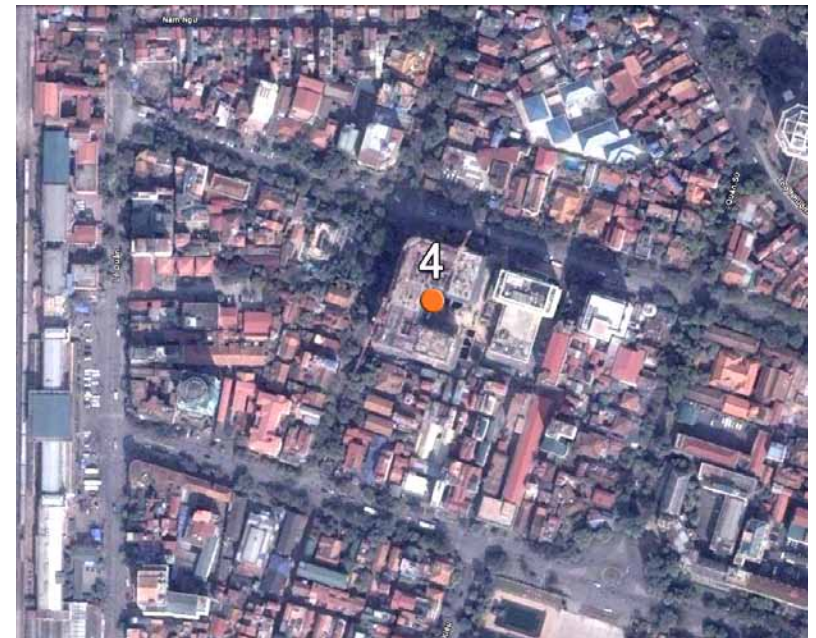

GOOGLE EARTH

New Urban Area's

1. Ciputra

Popular Housing

2. Selfbuild Housing

Commercial Housing

3. Trung Hoa Nhan Chinh

4. Pacific Place

Multi-Use Complexes

5. Big-C

6. Trang Tien

7. VinCom

8. Hang Da Market