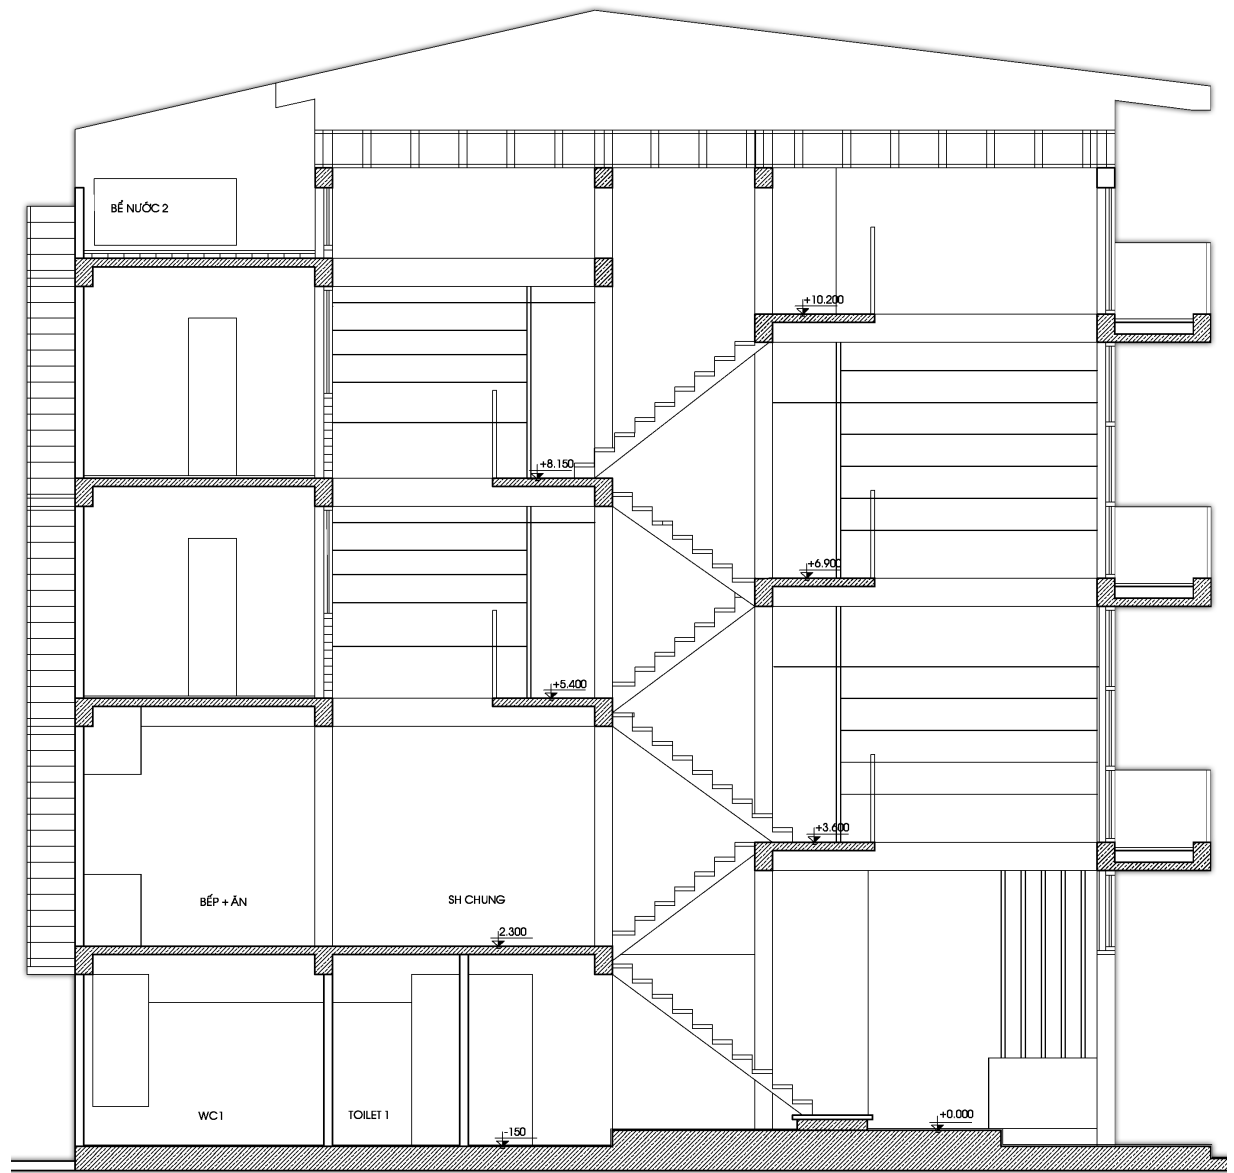

Section A - A
scale: 1/100

Ms. Loan's House 1

Time & date: 23-11-2009 16h40

Location: Room for working

Photographer: Nguyen Quang Ninh

Ms. Loan's House 2

Time & date: 23-11-2009 16h45

Location: Living Room and Kitchen