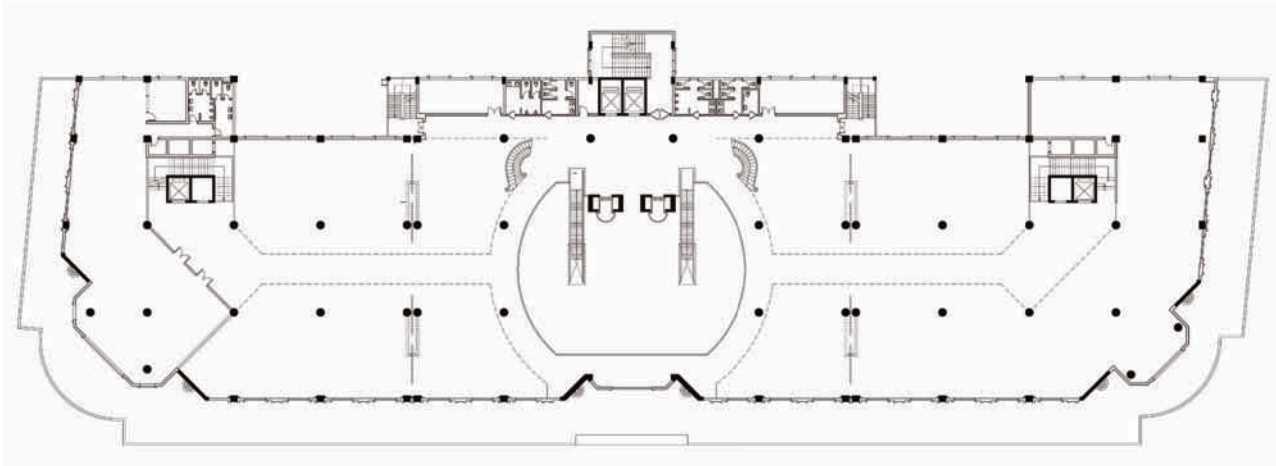

Places for International Events

14. National Conventional Center

Heritage Protection

15. Shophouse Ma May
16. Opera
17. Goethe Institute

Groundfloor
scale: 1/600

Typical floorplan
scale: 1/690

Section C - C
scale: 1/400