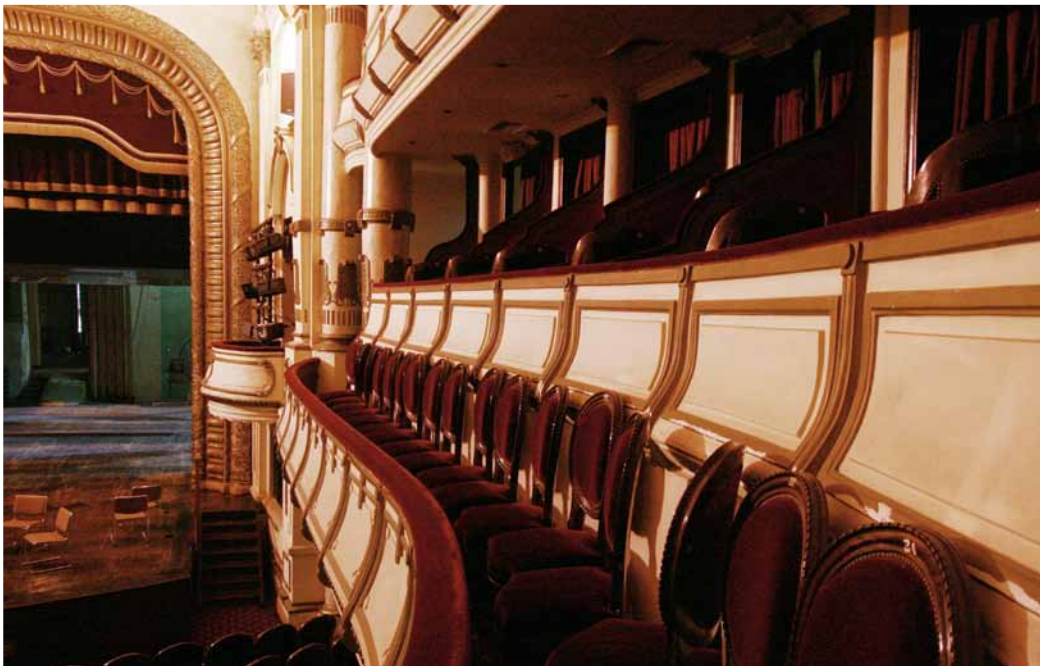

Opera House 6

Time & date: 14/12/2009

Location: Interior of concert hall

Photographer: Nguyen Quang Ninh

Opera House 7

Time & date: 14/12/2009

Location: Opposite of Opera House

Photographer: Nguyen Quang Ninh