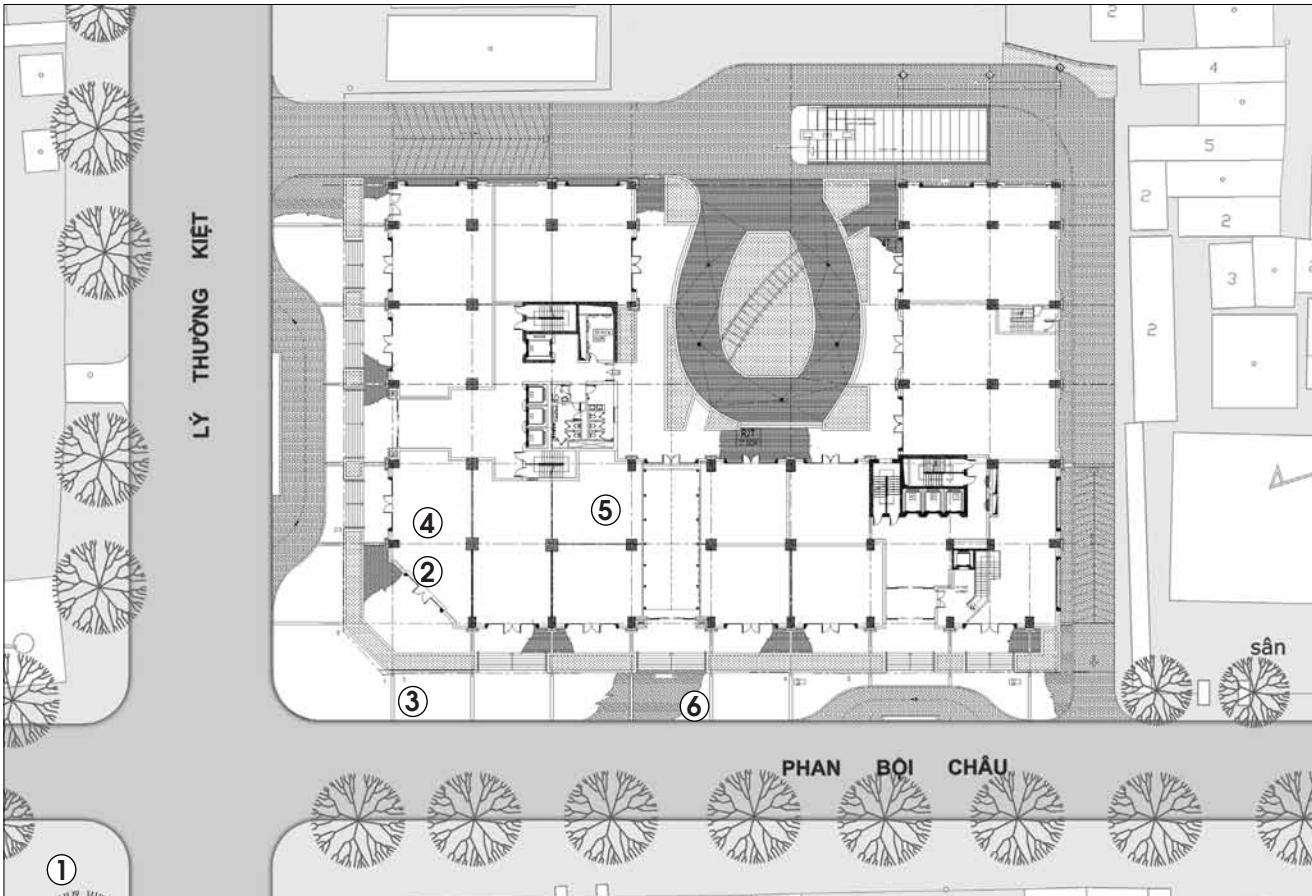

Section 8 - 8
scale: 1/650

Pacific Place 1

Time & date: 24-6-2009 10h52

Location: Pacific Place, Room 1306, 13th floor.

Living Room : is used for martial arts by the son and grandson in the house.

Photographer: Chu Giap