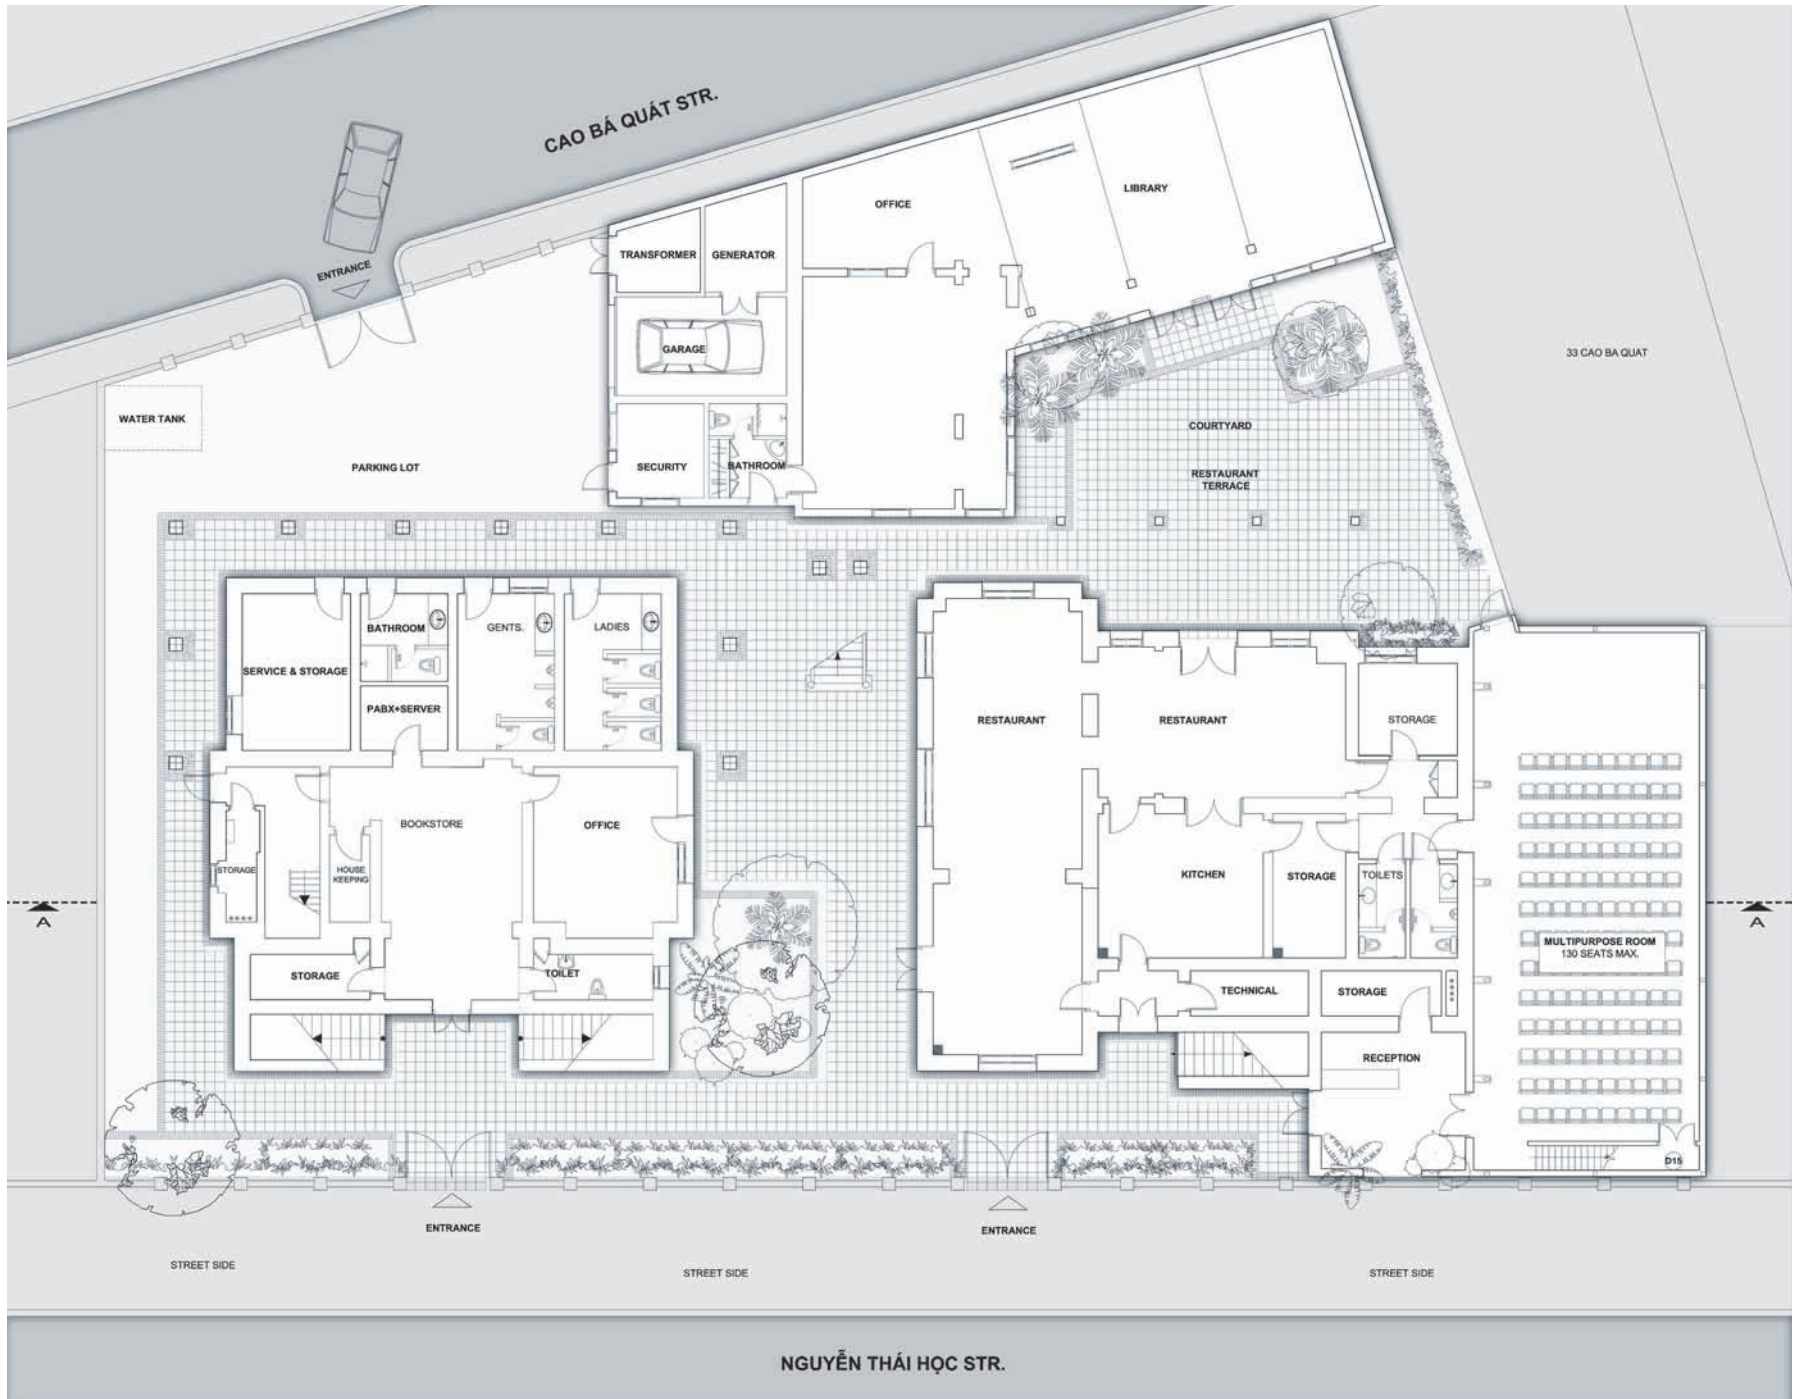

1st floor
scale: 1/260

Main Facade
scale: 1/225

Section A - A
scale: 1/225

Goethe institute 1

Time & date: 07-12-2009 17h20

Location: Interior of office

Photographer: Nguyen Quang Ninh

Goethe institute 2