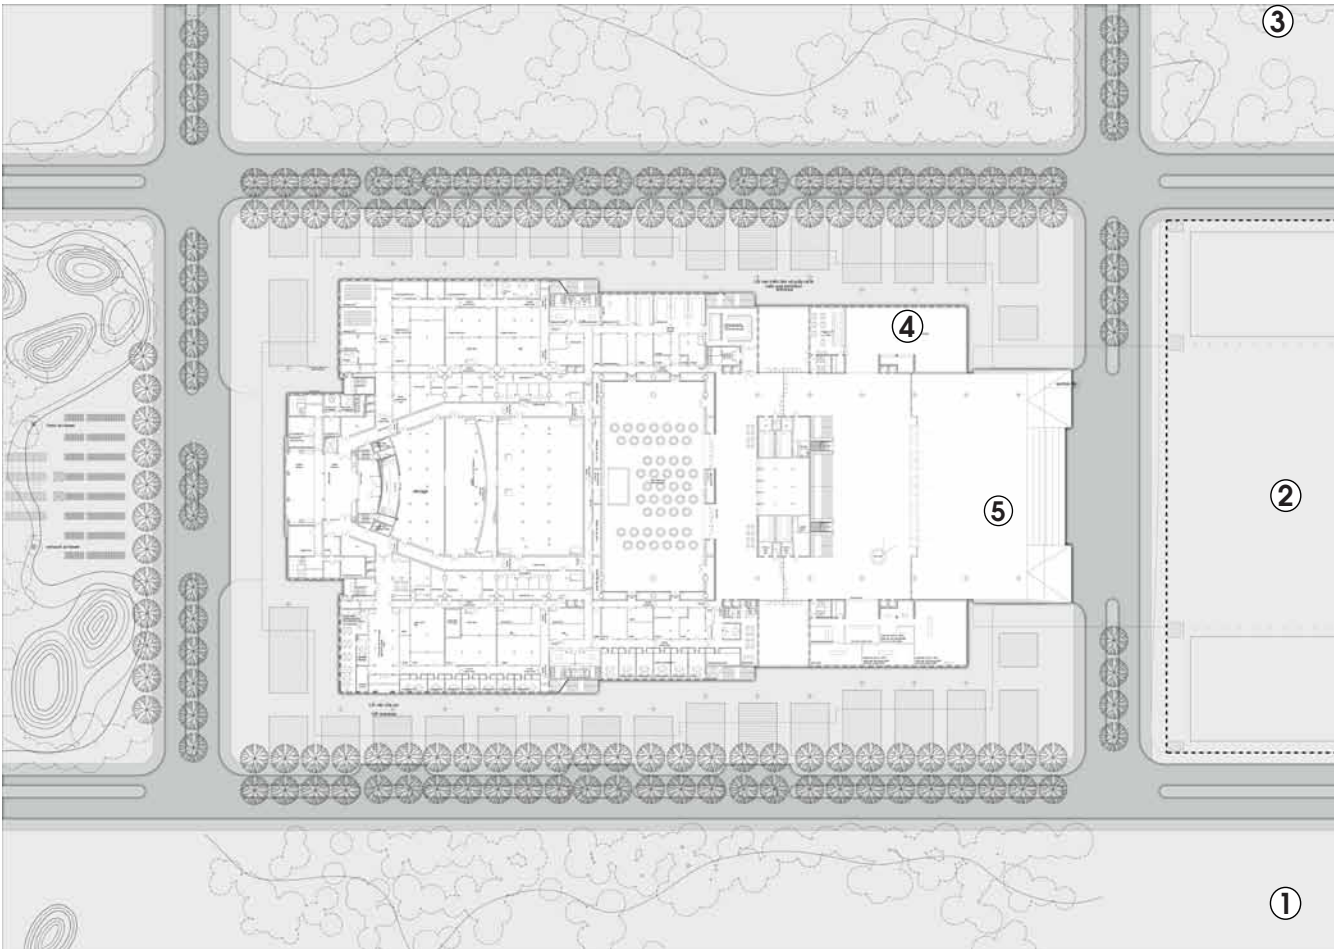

Facade of West-South

scale: 1/450

Section
scale: 1/450

NCC 1

Location: Outside of NCC
Photographer: Chu Giap

NCC 2

Location: Outside of NCC
Photographer: Chu Giap

NCC 3