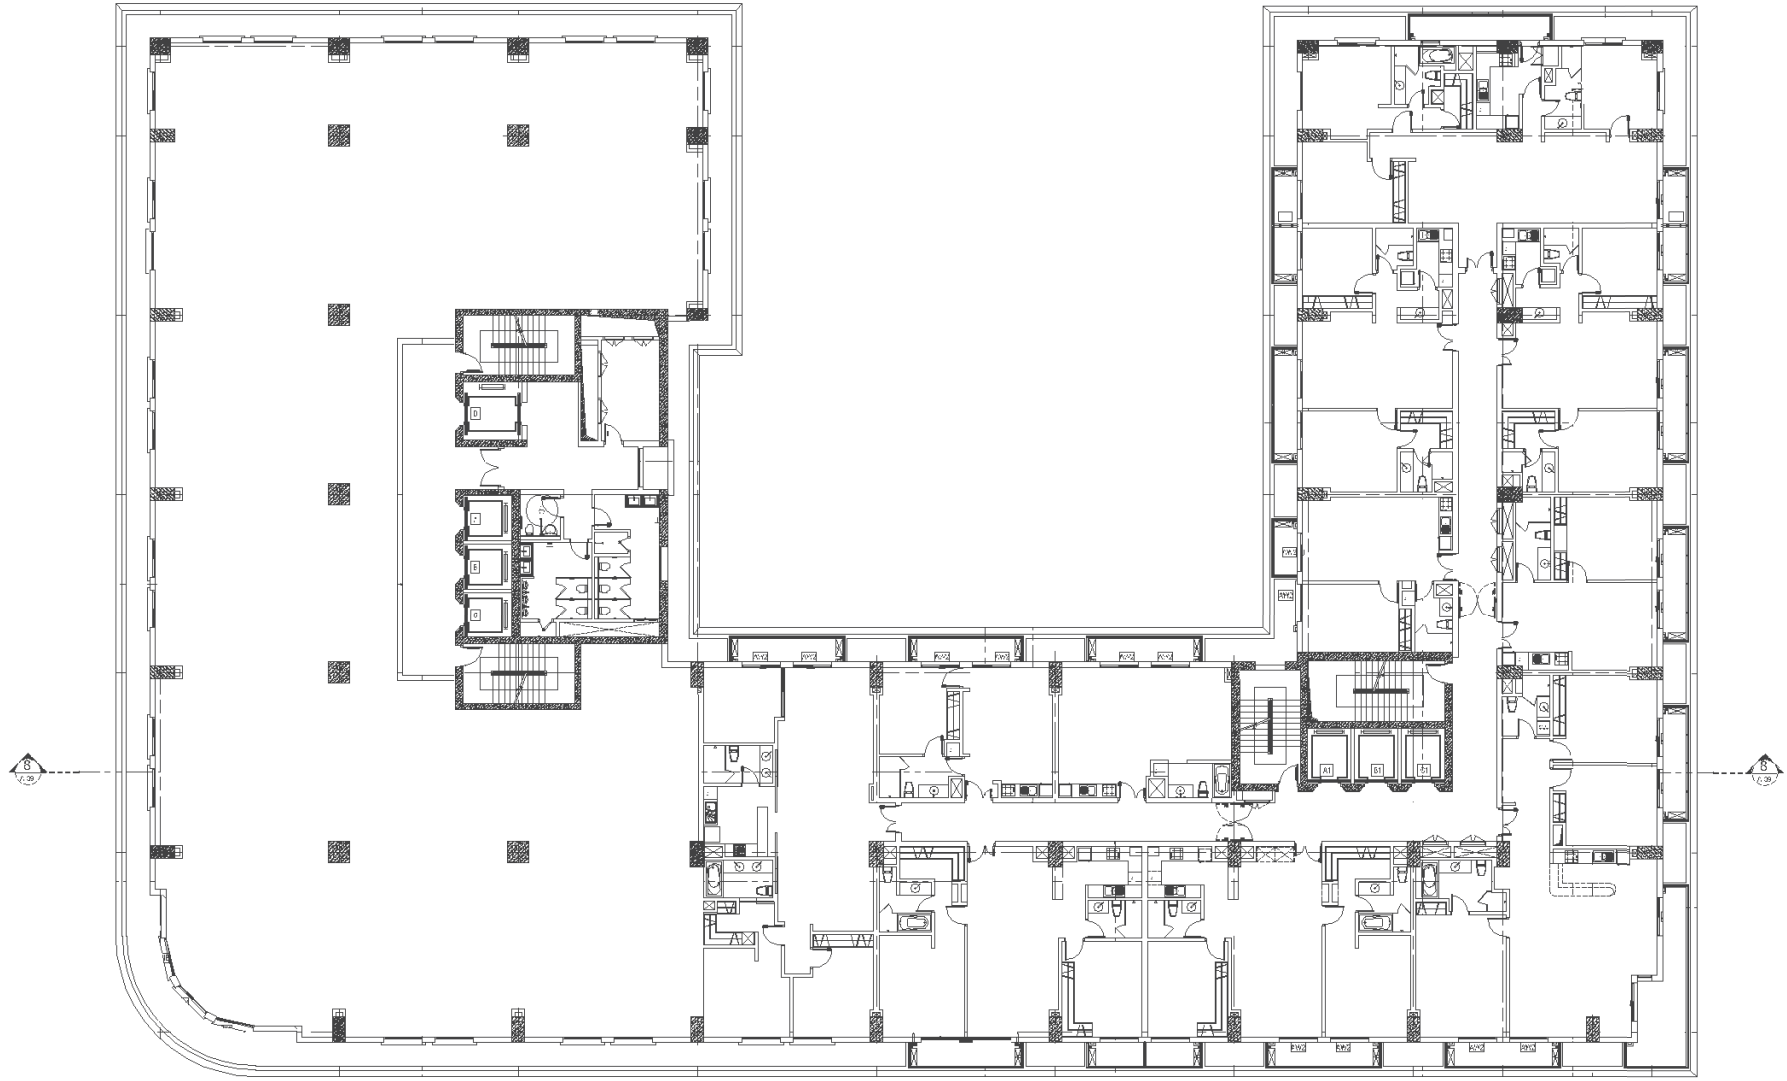

Typical floorplan
scale: 1/400