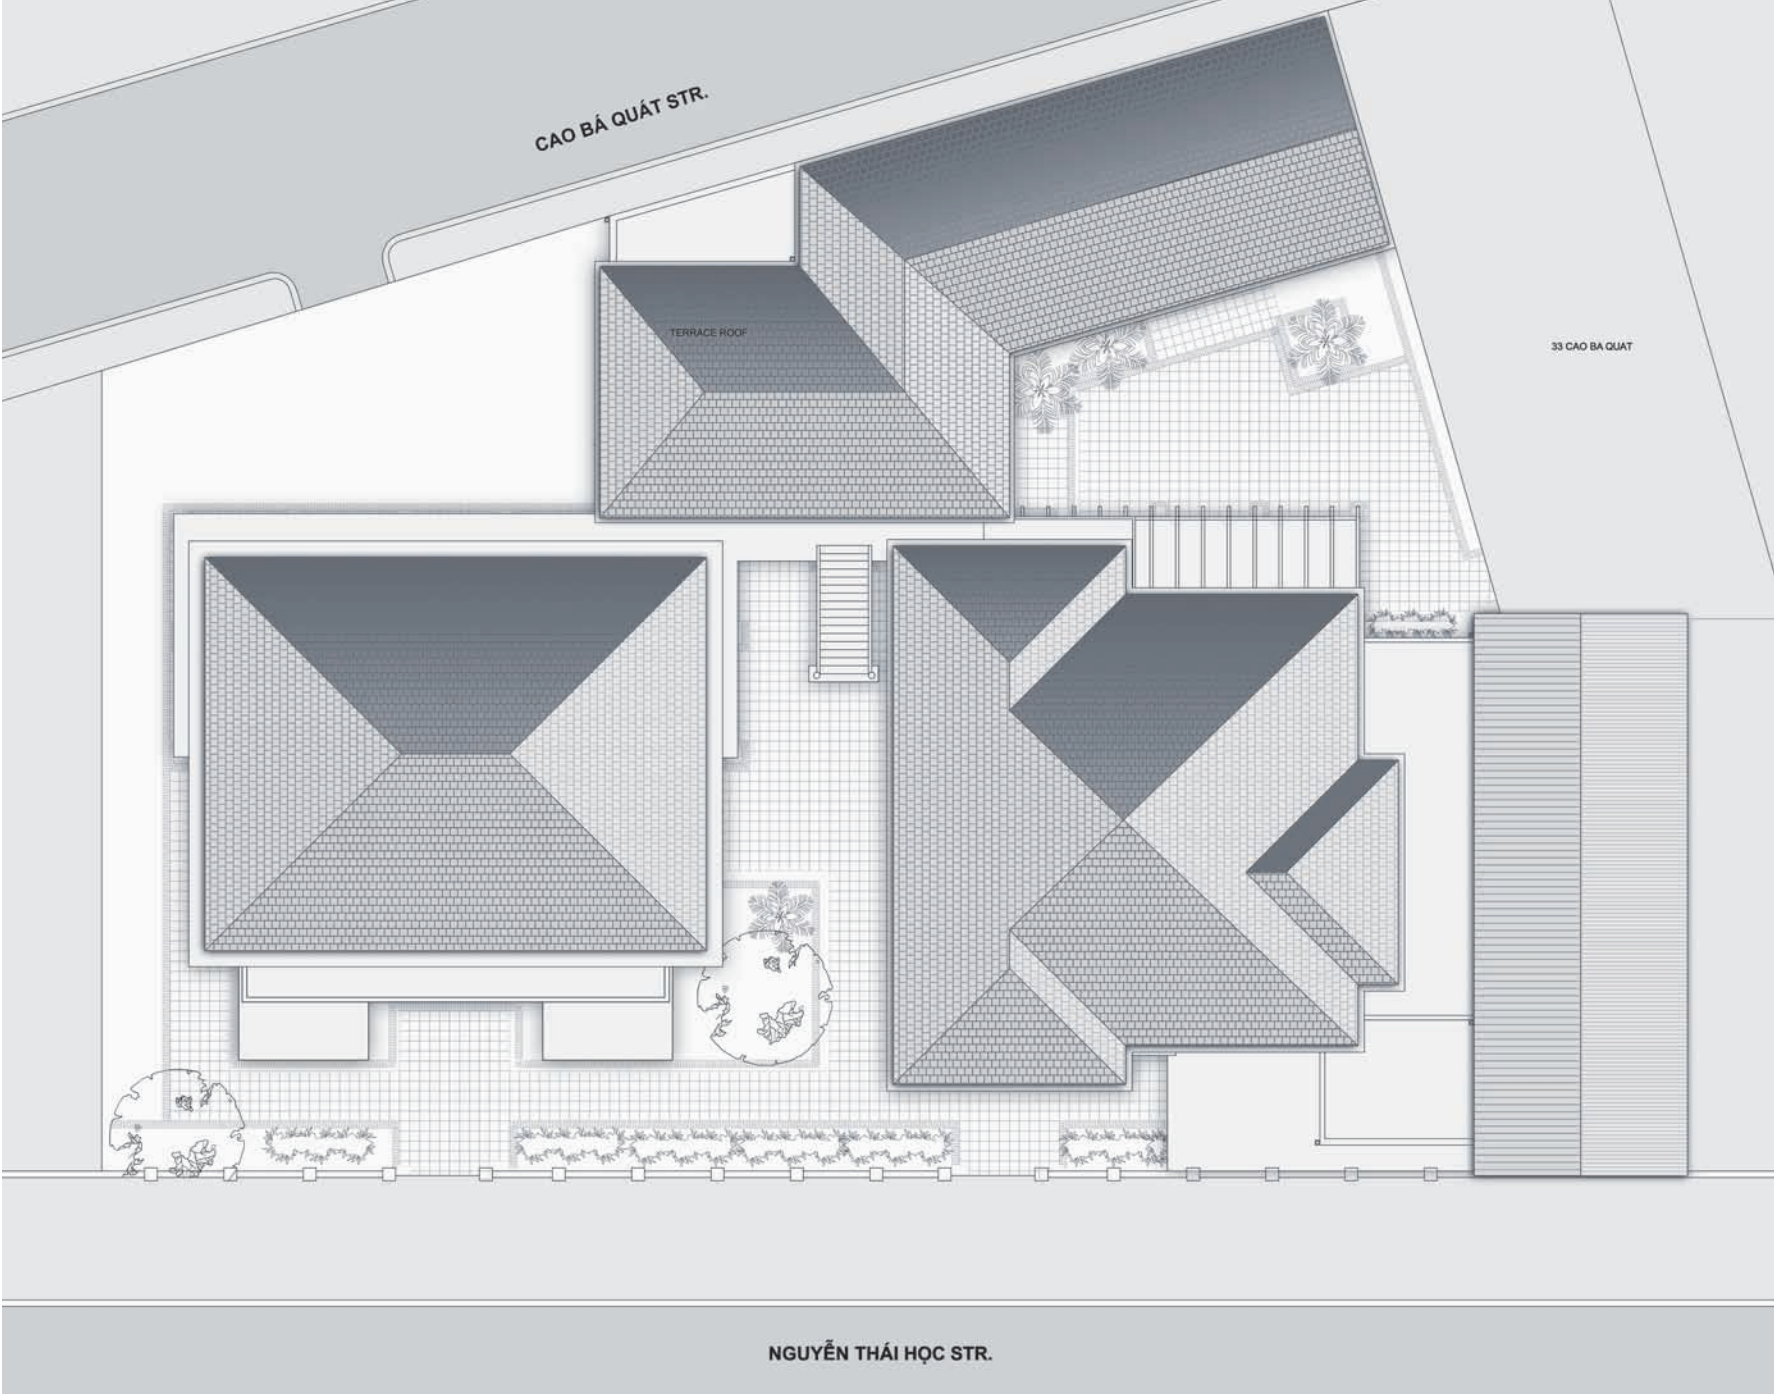

Master Plan
scale: 1/260