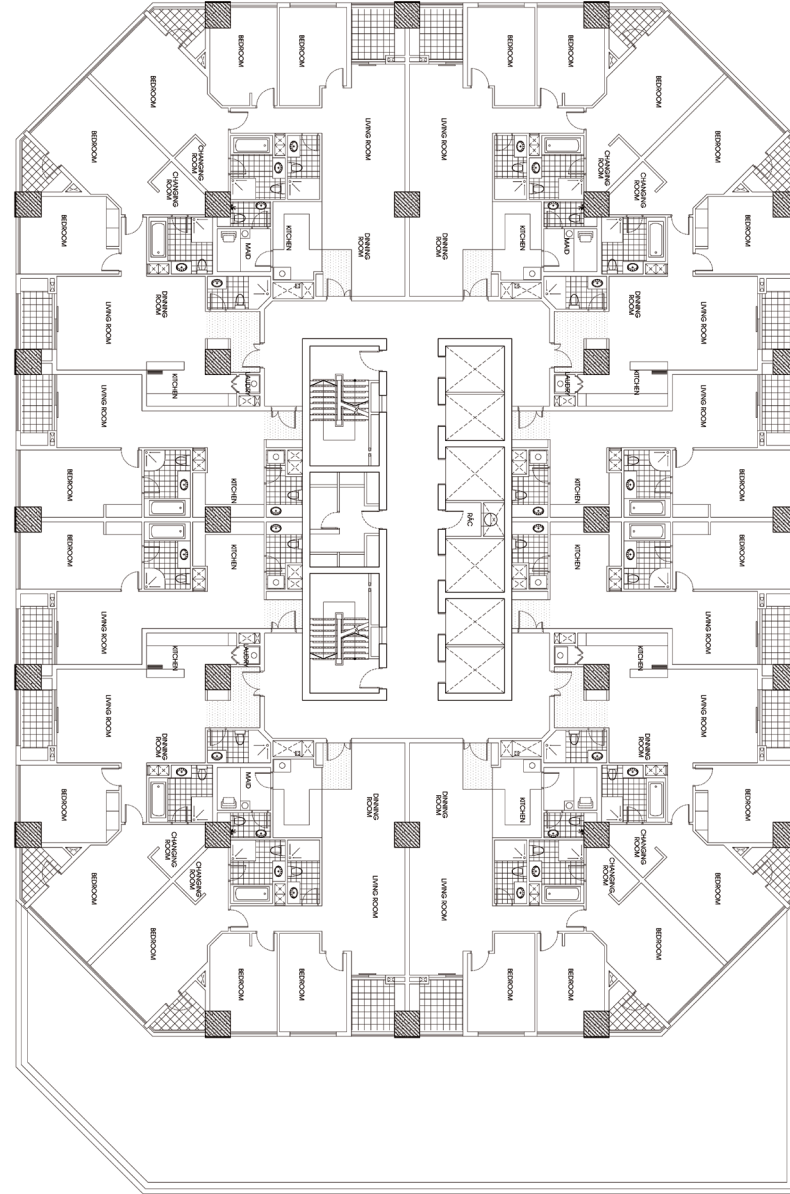

Heritage Protection

- 15. Shophouse Ma May
- 16. Opera
- 17. Goethe Institute

Immediate Environment

scale: 1/1000

Typicalfloorplan_VINCOM1
scale: 1/600

Typicalfloorplan_VINCOM2
scale: 1/380

Facade_VINCOM 2
scale: 1/800