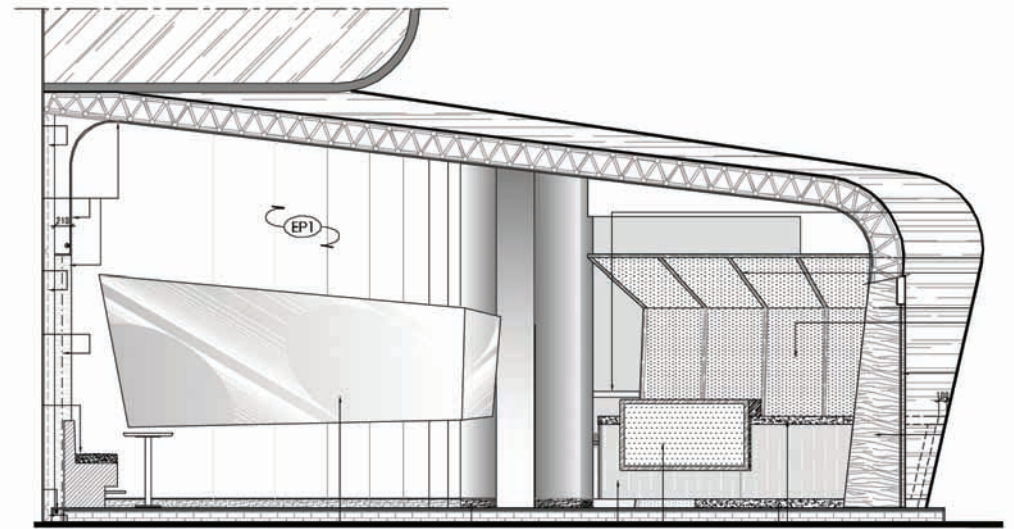

Heritage Protection

- 15. Shophouse Ma May
- 16. Opera
- 17. Goethe Institute

Section 1

Section 2

Section 3

Chico Mambo 1

Time & date: 11-6-2009 17:13

Location: Elevation of ChicoMambo
(from Mai Hac De street)