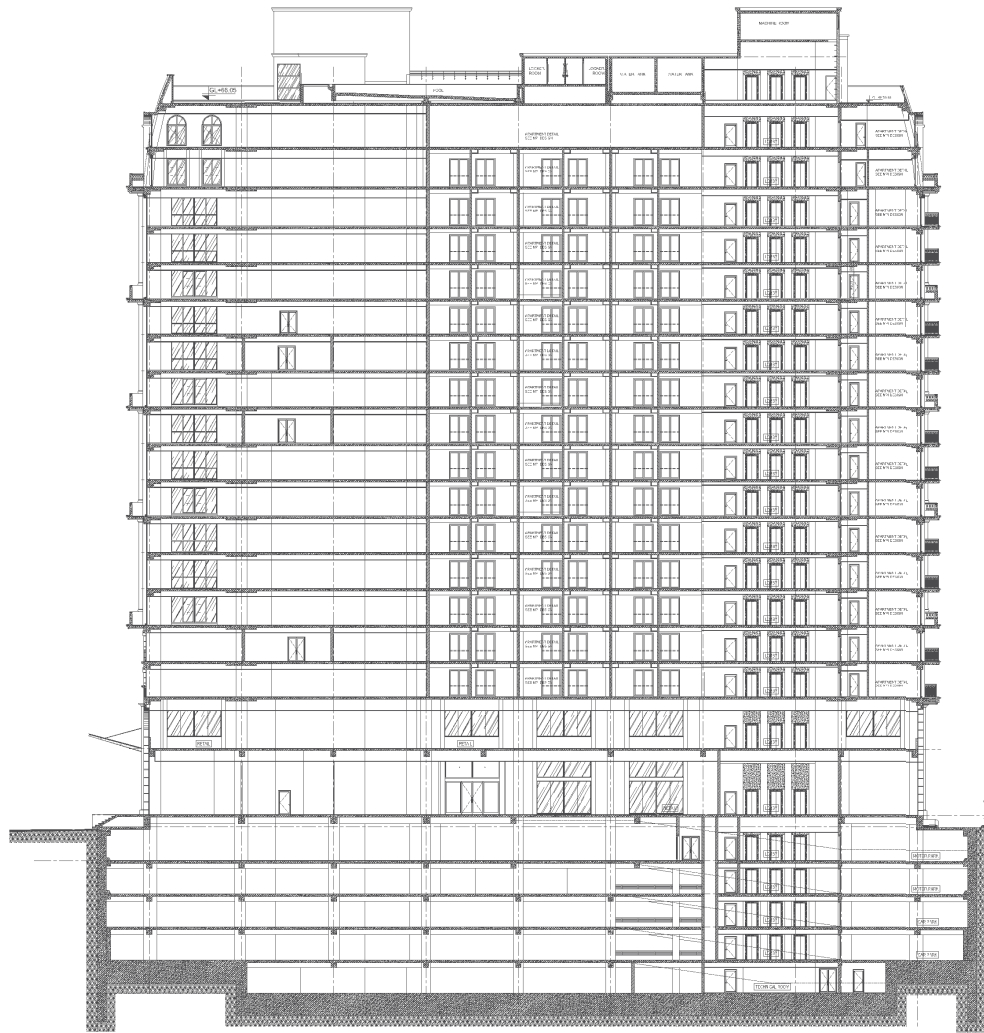

Section 8 - 8
scale: 1/650