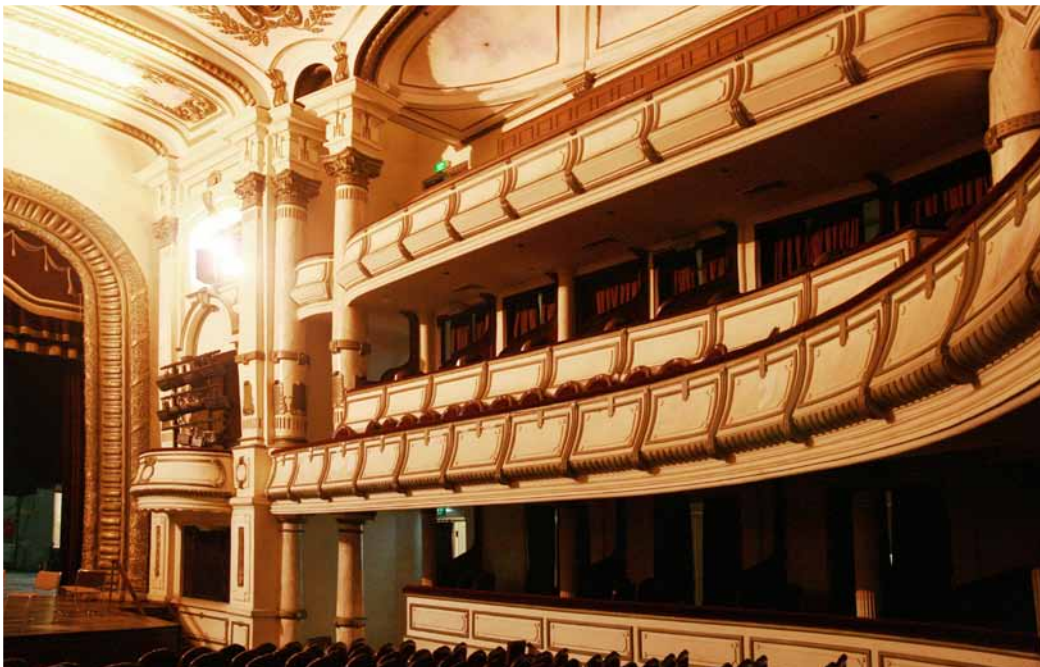

Opera House 14

Time & date: 14/12/2009

Location: Interior of hallway

Photographer: Nguyen Quang Ninh

Opera House 15

Time & date: 14/12/2009

Location: Interior of concert hall

Photographer: Nguyen Quang Ninh