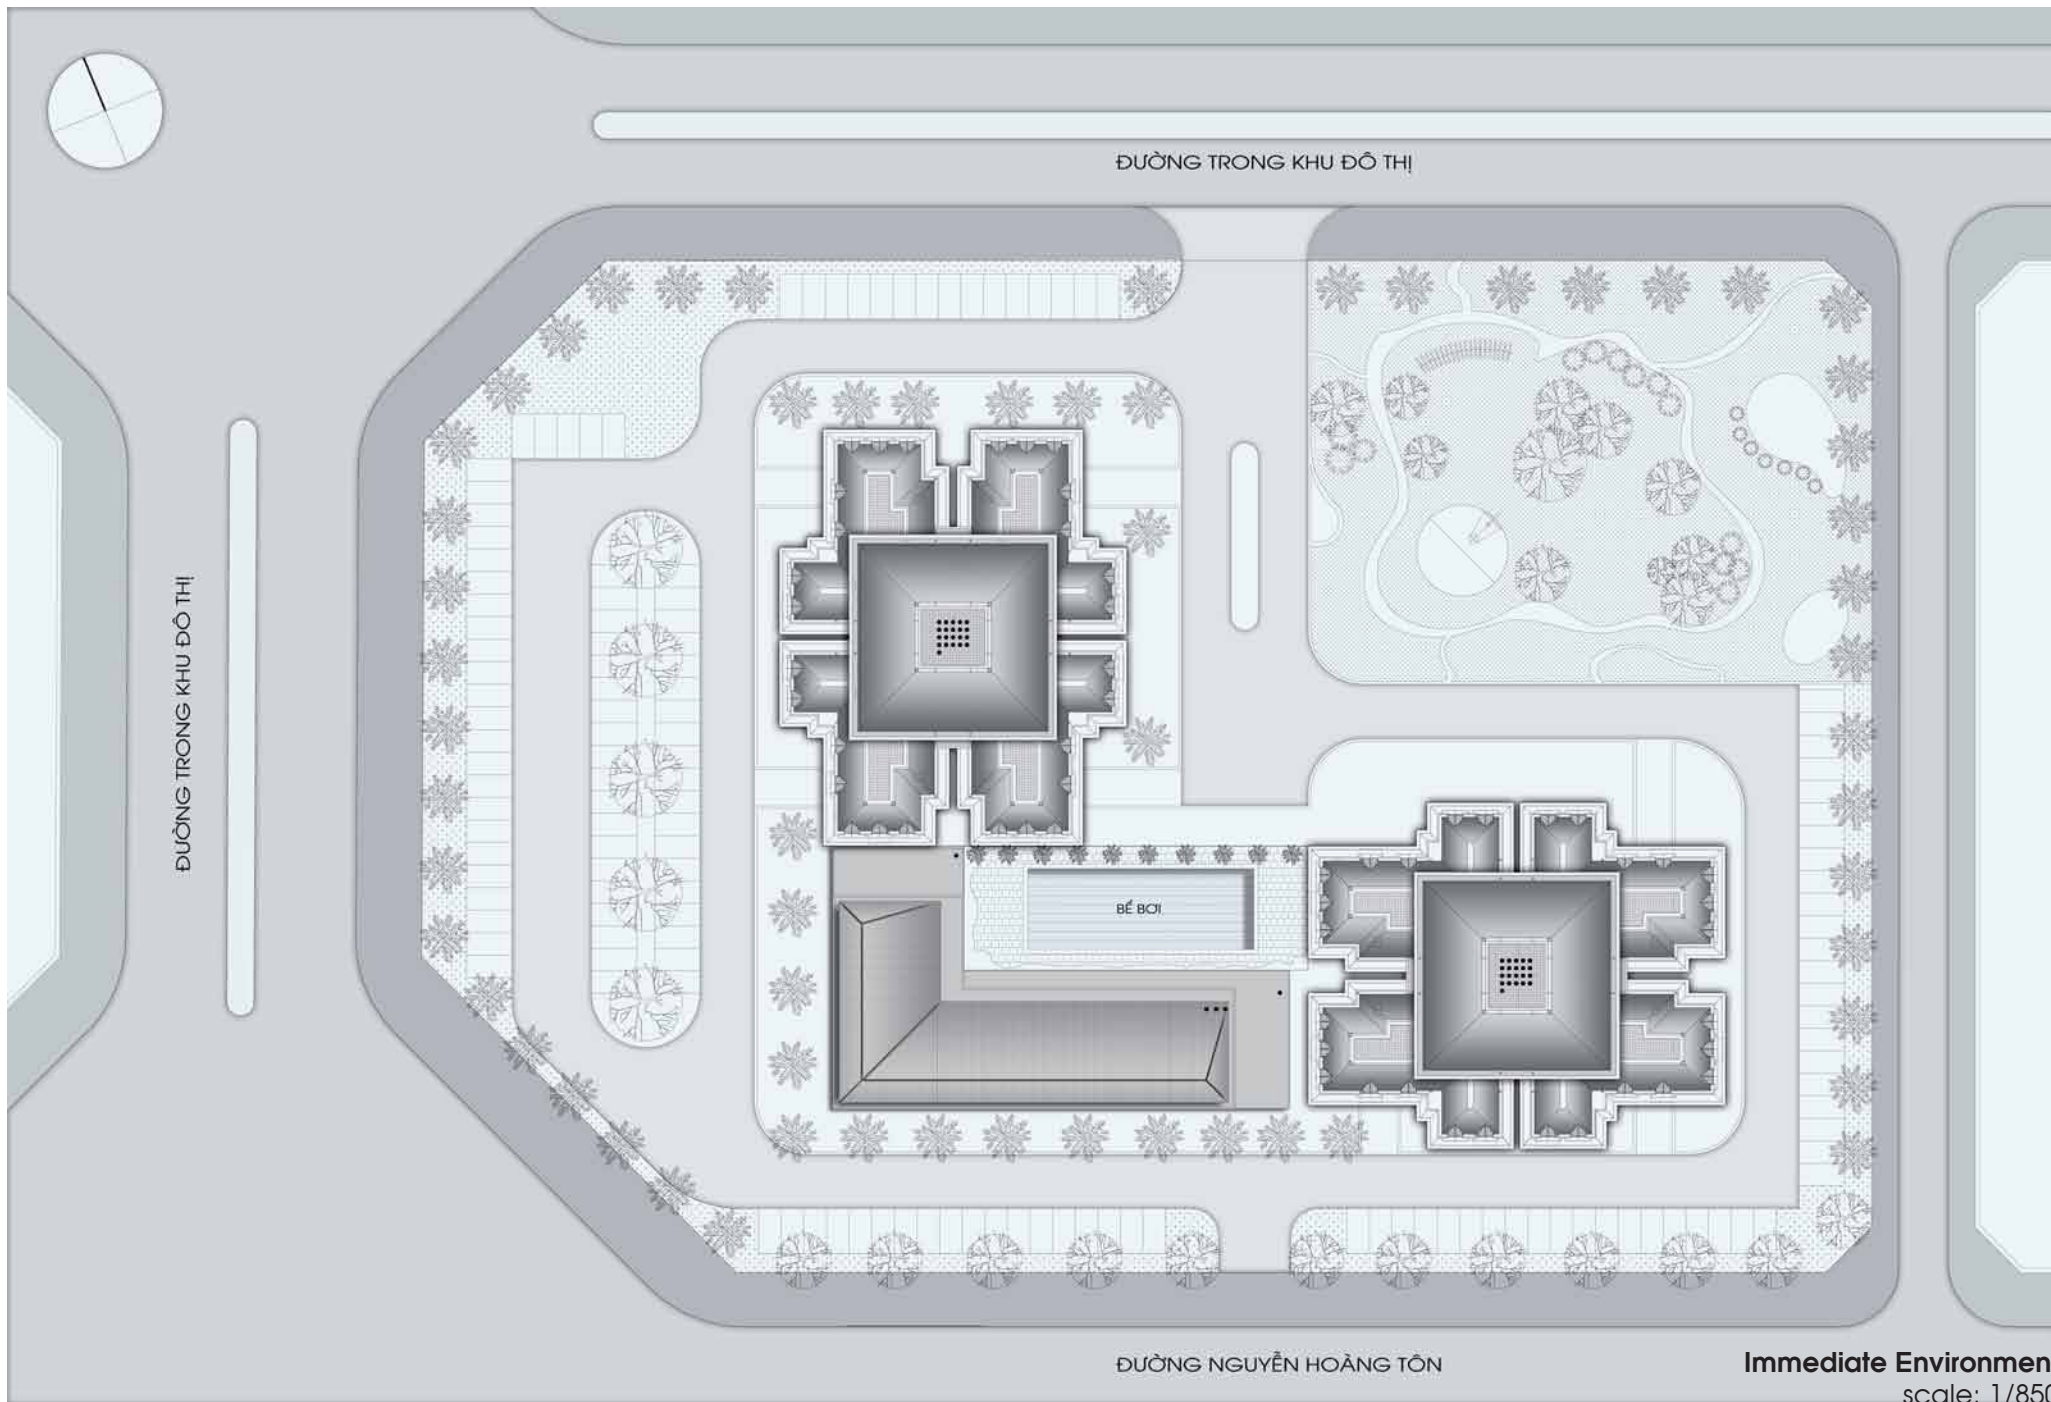

ĐƯỜNG TRONG KHU ĐÔ THỊ

ĐƯỜNG TRONG KHU ĐÔ THỊ

ĐƯỜNG NGUYỄN HOÀNG TÔN

Immediate Environment
scale: 1/850