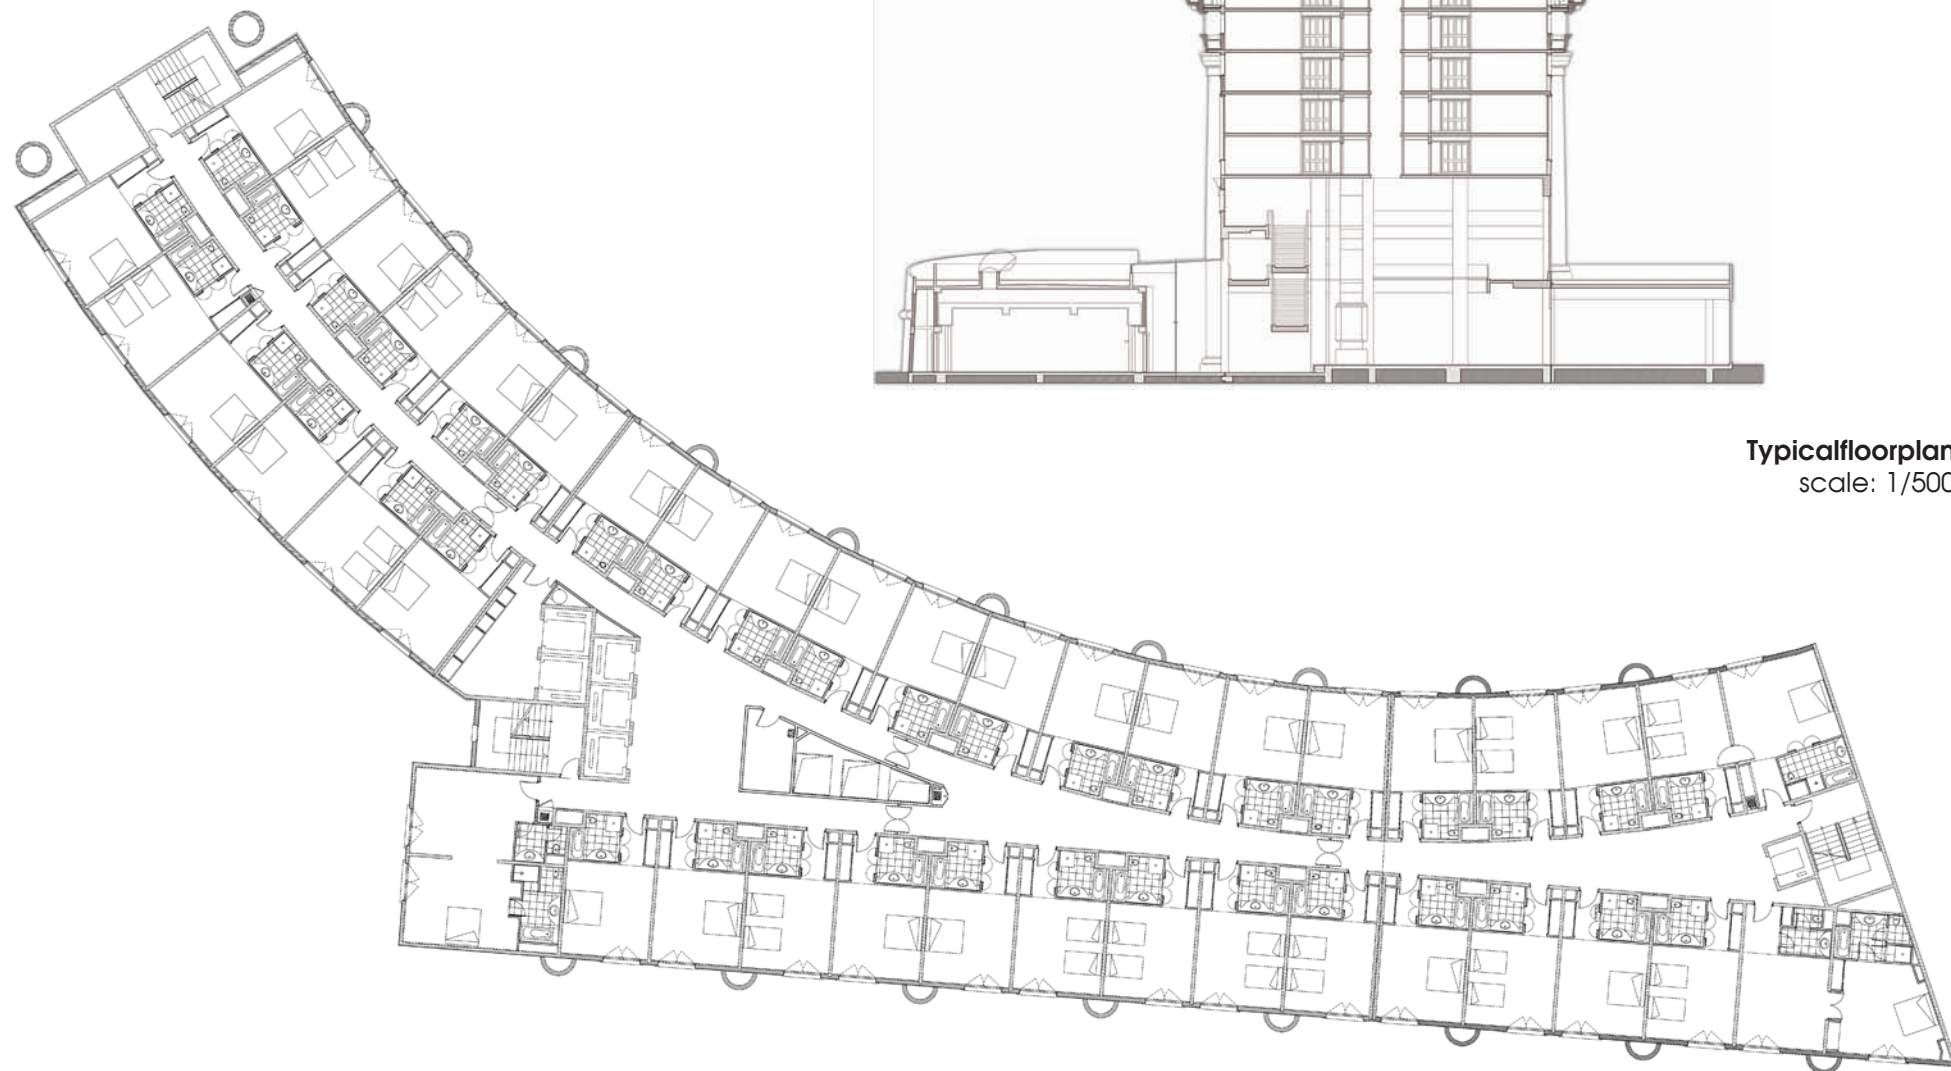

Facade of North
scale: 1/480

Facade of South
scale: 1/480

Hilton 1

Time & date: 24 -11-2009 20h08

Location: The facade of Hilton at night

Photographer: Nguyen Quang Ninh

Hilton 2

Time & date: 24 -11-2009 20h10