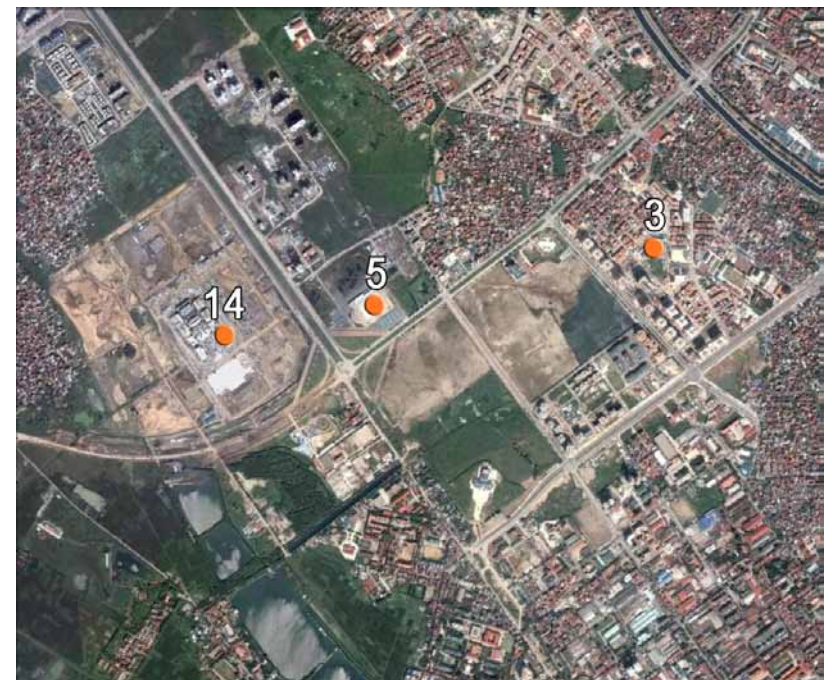

BIG C

GOOGLE EARTH

New Urban Area's

1. Ciputra

Popular Housing

2. Selfbuild Housing

Commercial Housing

3. Trung Hoa Nhan Chinh
4. Pacific Place

Multi-Use Complexes

5. Big-C
6. Trang Tien
7. VinCom
8. Hang Da Market

LOCATION IN HANOI

Local Commerce & Service

9. Geo-Spa
10. Tan My

Hotel, restaurants and bars.

11. Hilton Hotel
12. ChicoMambo
13. Highlands Coffee