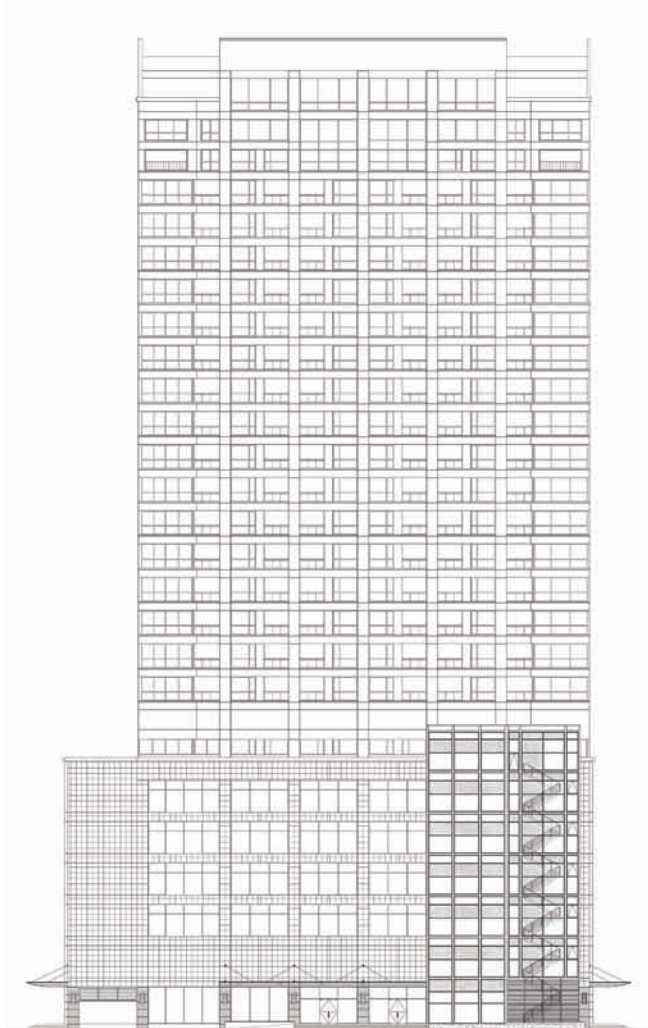

Heritage Protection

- 15. Shophouse Ma May
- 16. Opera
- 17. Goethe Institute

Immediate Environment

scale: 1/1000

Typicalfloorplan_VINCOM1
scale: 1/600

Typicalfloorplan_VINCOM2
scale: 1/380

Facade_VINCOM 2
scale: 1/800