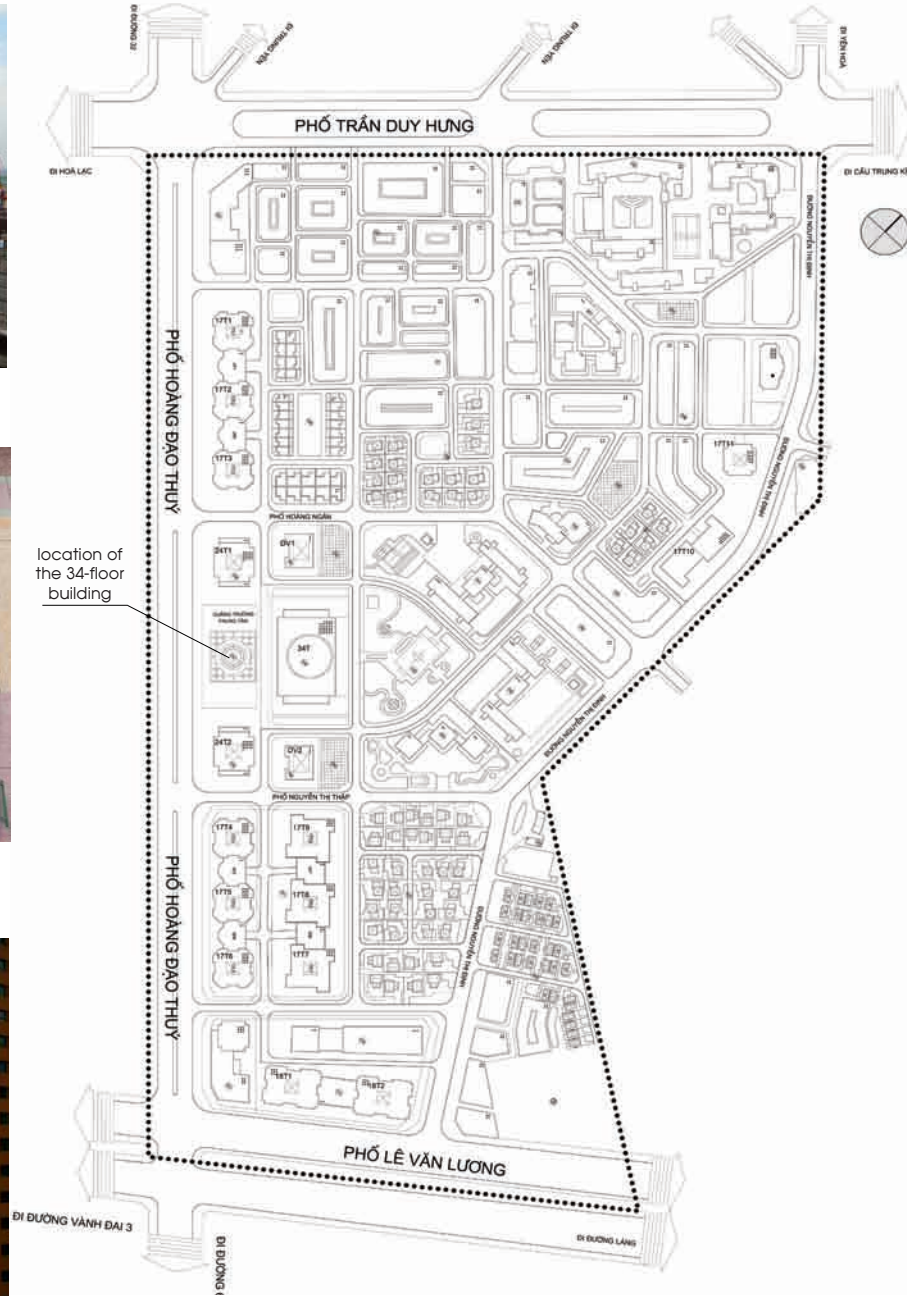

All pictures were photographed from the 34-floor building.