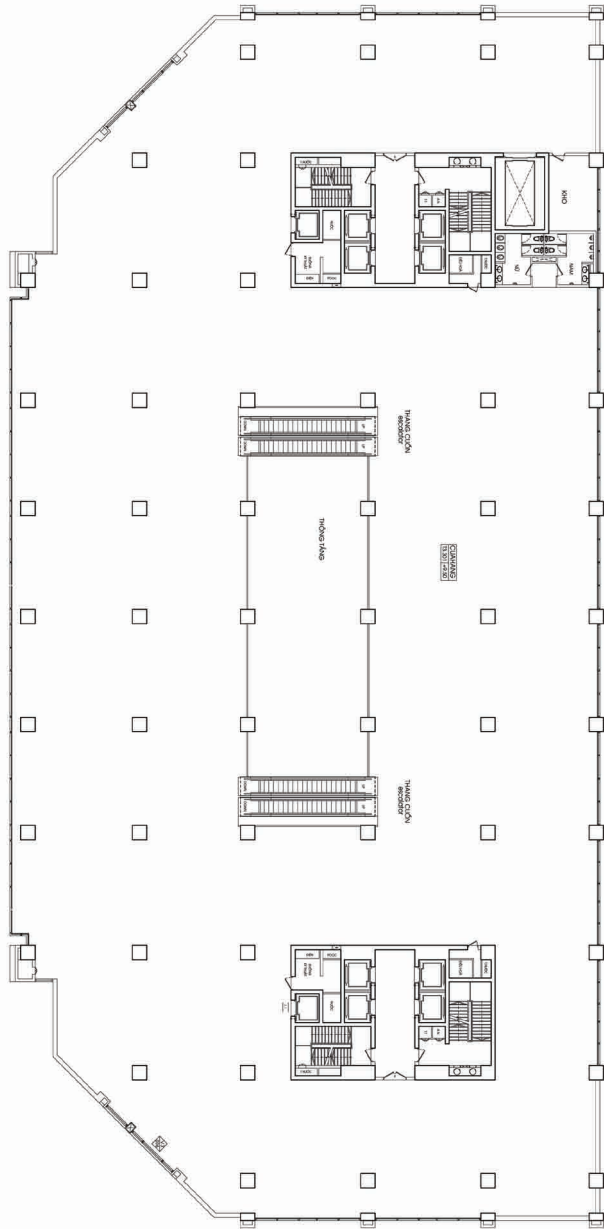

Heritage Protection

- 15. Shophouse Ma May
- 16. Opera
- 17. Goethe Institute

Immediate Environment

scale: 1/1000

Typicalfloorplan_VINCOM1
scale: 1/600

Typicalfloorplan_VINCOM2
scale: 1/380

Facade_VINCOM 2
scale: 1/800