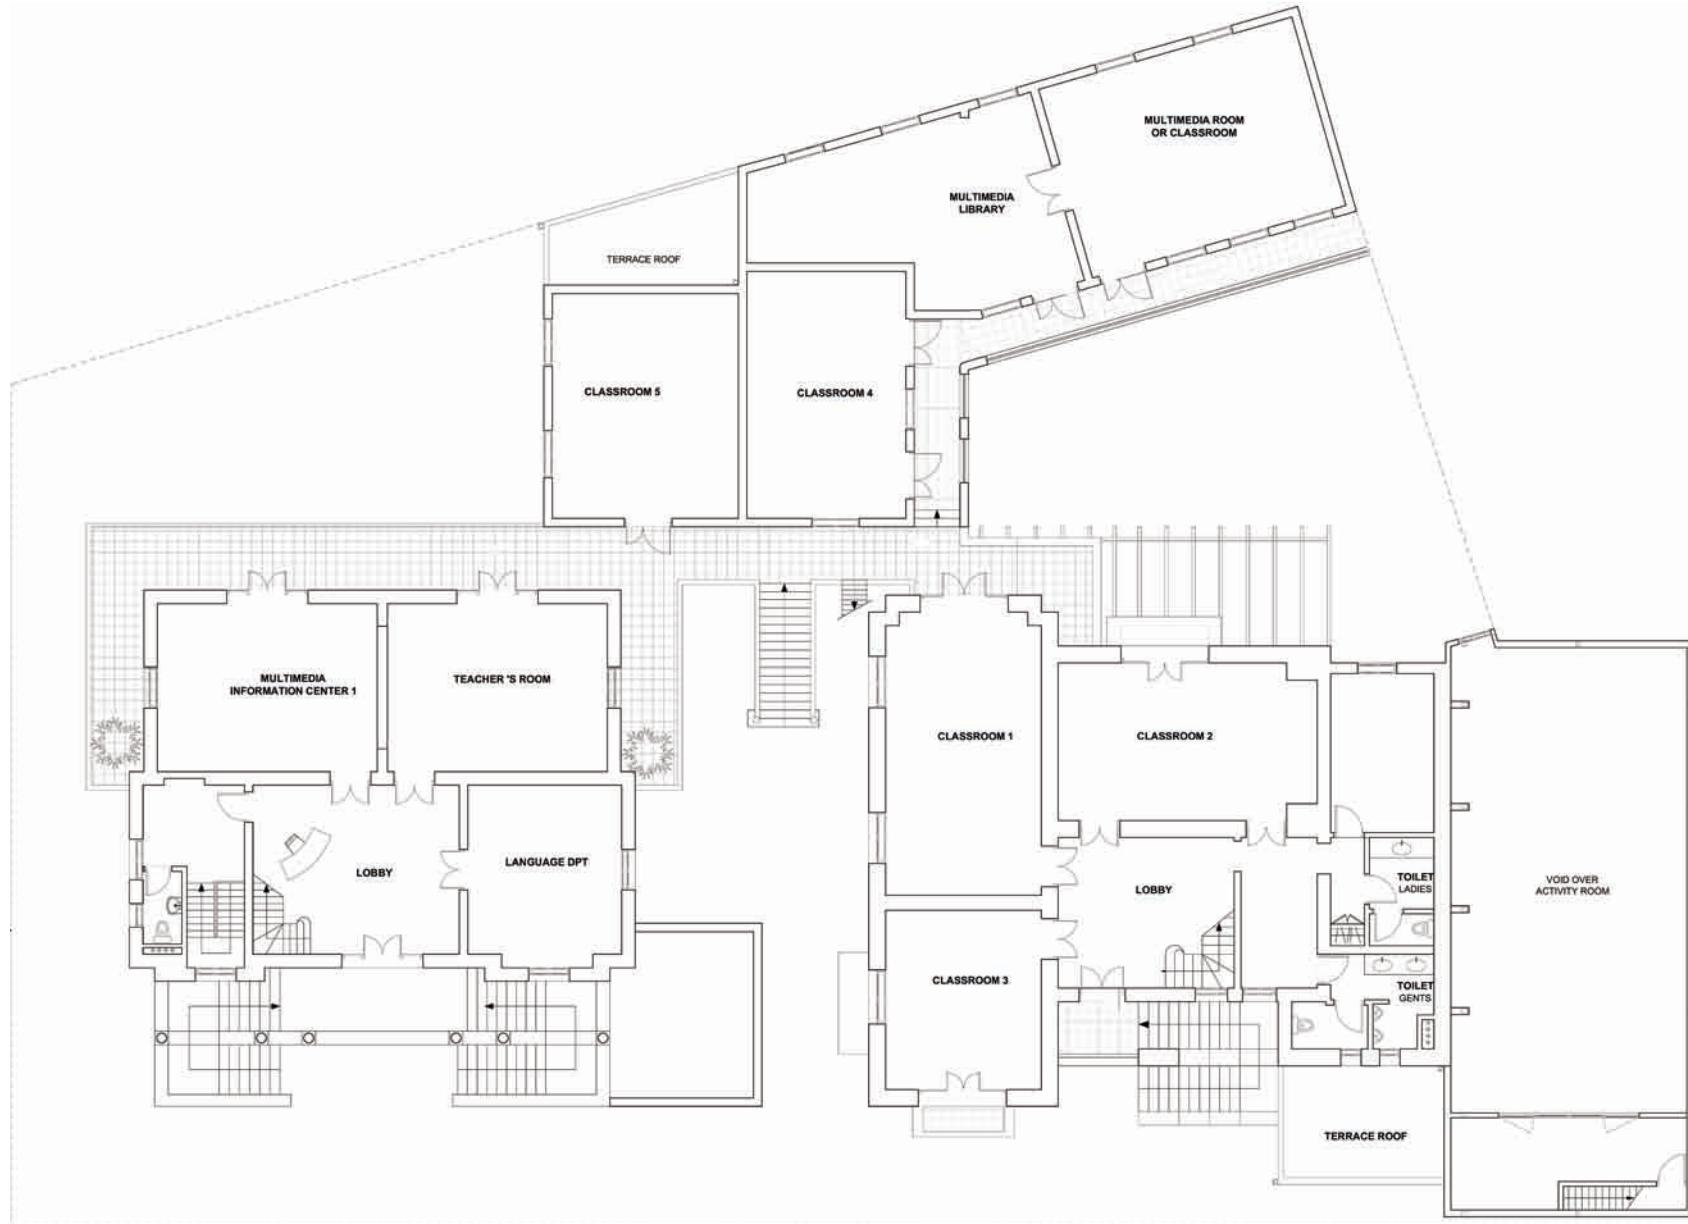

1st floor
scale: 1/260

Main Facade
scale: 1/225

Section A - A
scale: 1/225

Goethe institute 1

Time & date: 07-12-2009 17h20

Location: Interior of office

Photographer: Nguyen Quang Ninh

Goethe institute 2