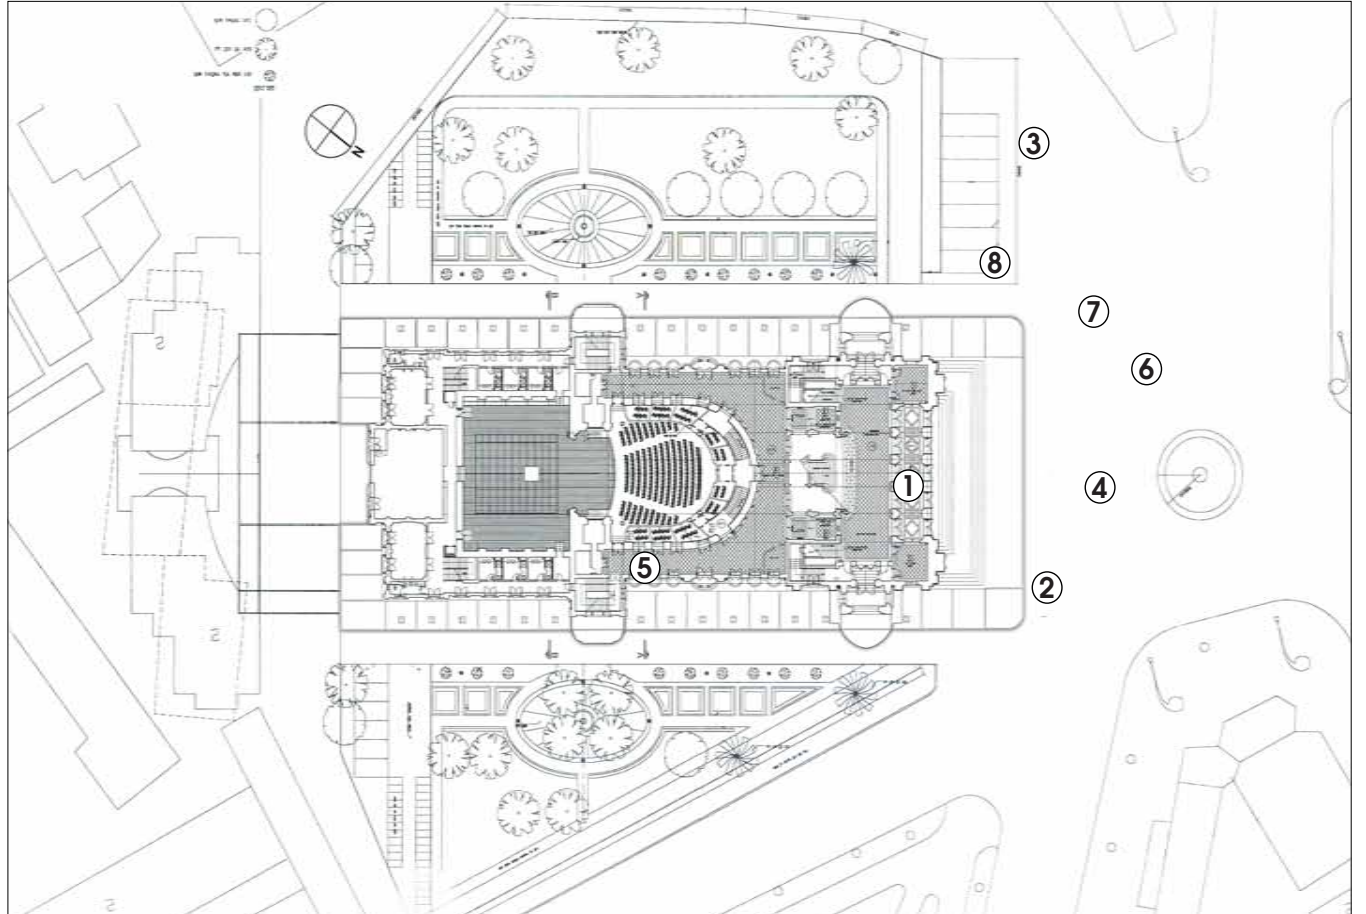

Groundfloor
scale: 1/300

2

Section A - A
scale: 1/150

Section B - B
scale: 1/150

Opera House 1

Time & date: 14/12/2009

Location: Detail

Photographer: Nguyen Quang Ninh