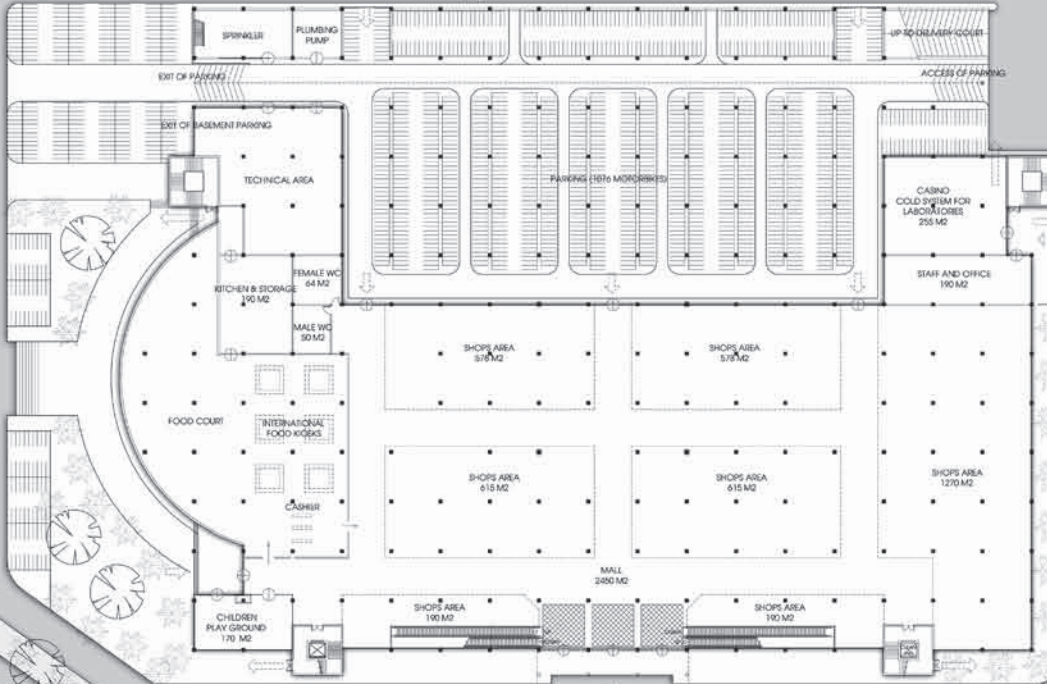

ĐƯỜNG VÀNH ĐAI 3

3RD BELT HIGHWAY

EXTENSION LAND

EXTENSION LAND
PARKING (140CARS)

EXTENSION LAND
PARKING (140CARS)

ENTRANCE 2

SECONDARY ENTRANCE

GARDEN

PEDESTRIAN

parking (24cars)

SHOWING & ACTIVITIES

SIGN
TOWER

ENTRANCE 3

CAR PARKING (200CARS)

ENTRANCE 1

Groundfloor
scale: 1/1200

LANG-HOA LAC SUPERHIGHWAY