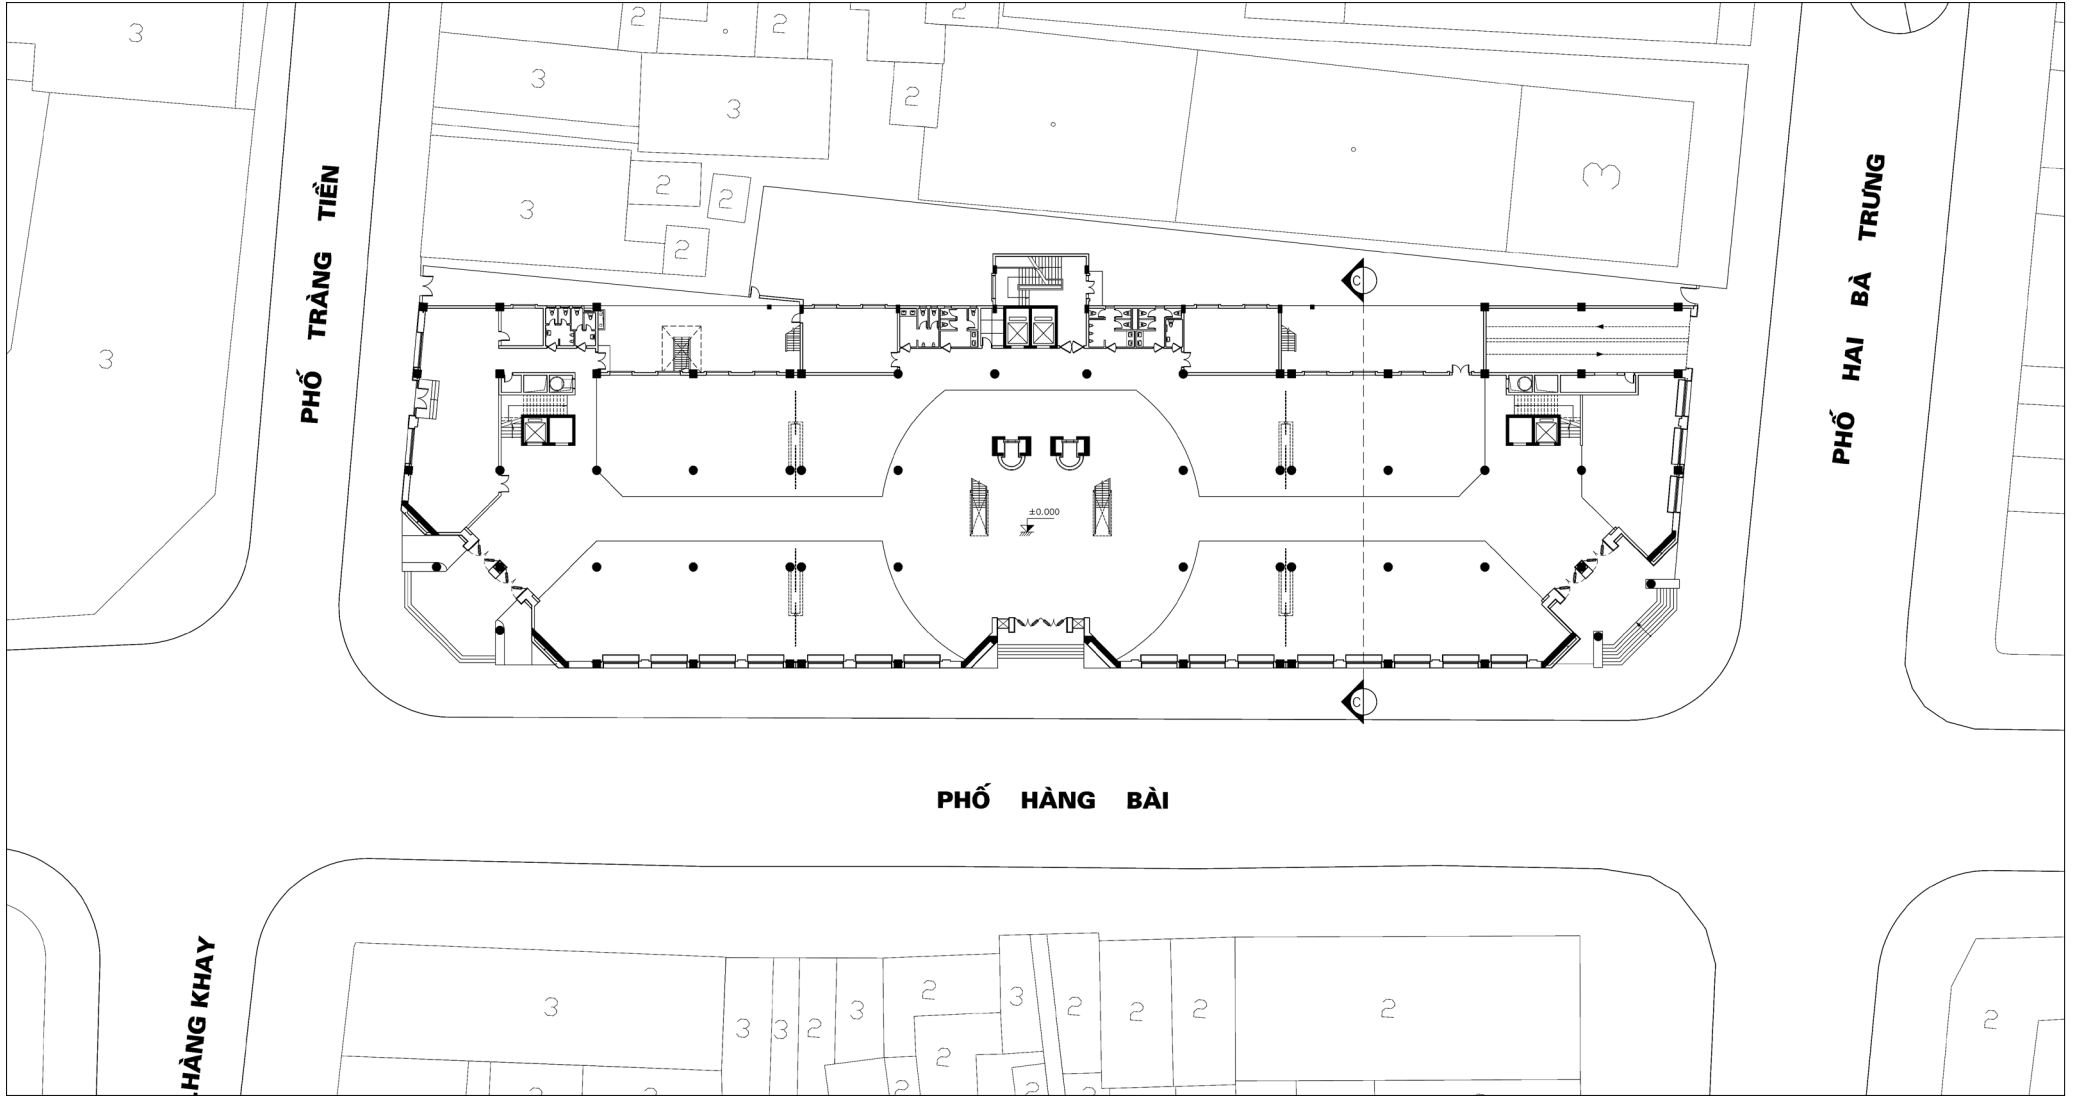

Places for International Events

14. National Conventional Center

Heritage Protection

15. Shophouse Ma May
16. Opera
17. Goethe Institute

Groundfloor
scale: 1/600

Typical floorplan
scale: 1/690

Section C - C
scale: 1/400