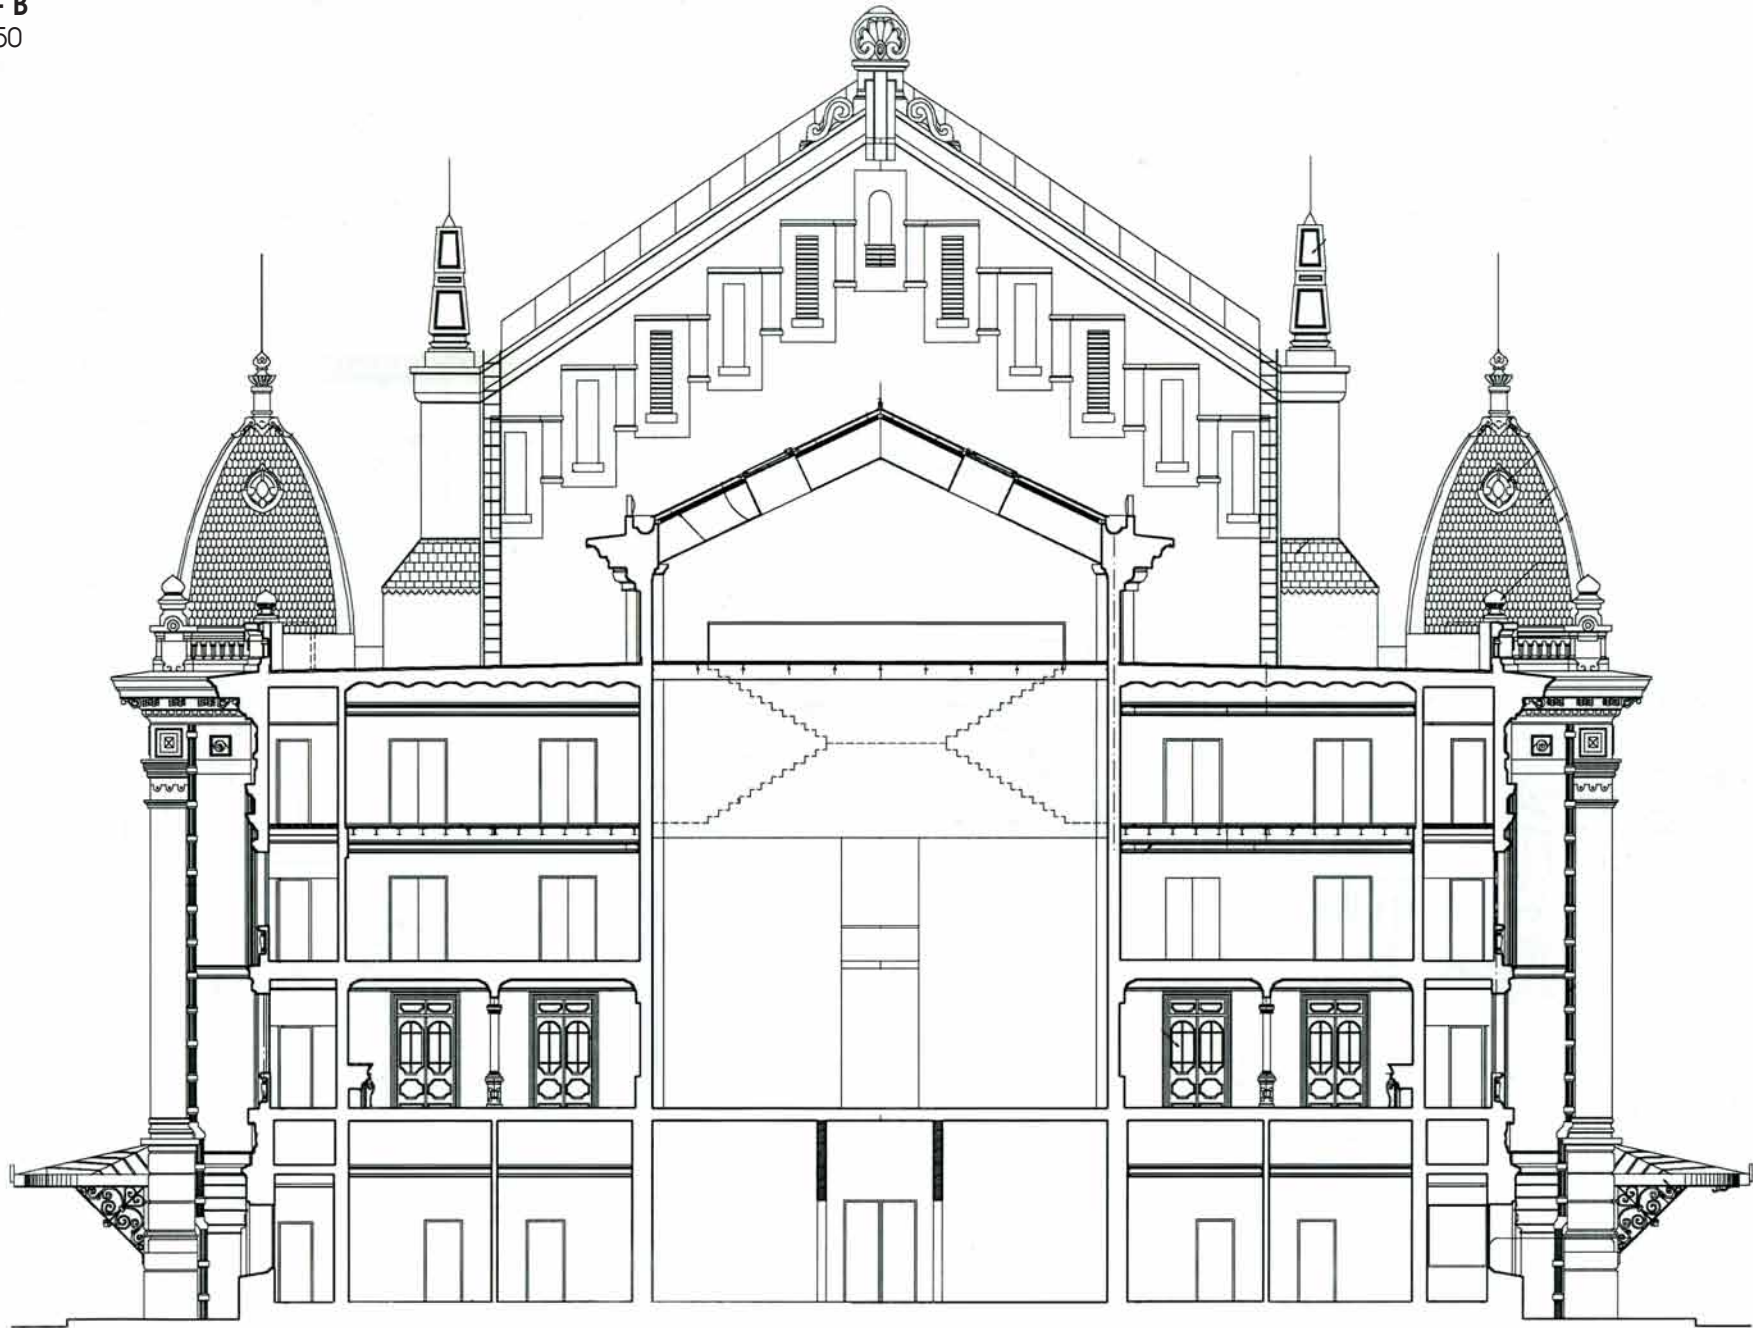

Groundfloor
scale: 1/300

2

Section A - A
scale: 1/150

Section B - B
scale: 1/150

Opera House 1

Time & date: 14/12/2009

Location: Detail

Photographer: Nguyen Quang Ninh