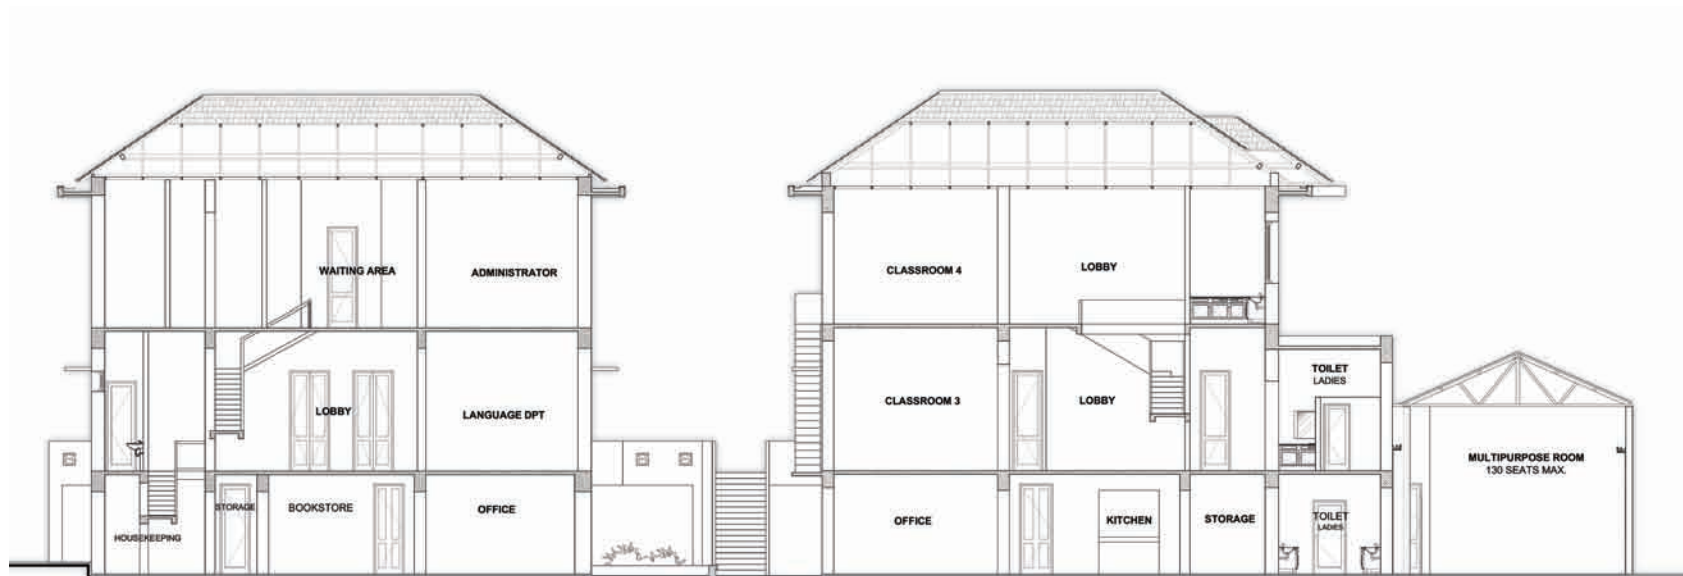

Section A - A
scale: 1/225