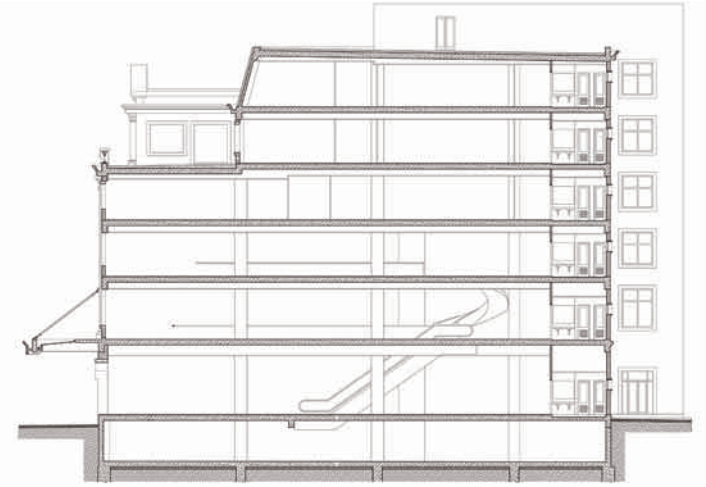

Places for International Events

14. National Conventional Center

Heritage Protection

15. Shophouse Ma May
16. Opera
17. Goethe Institute

Groundfloor
scale: 1/600

Typical floorplan
scale: 1/690

Section C - C
scale: 1/400