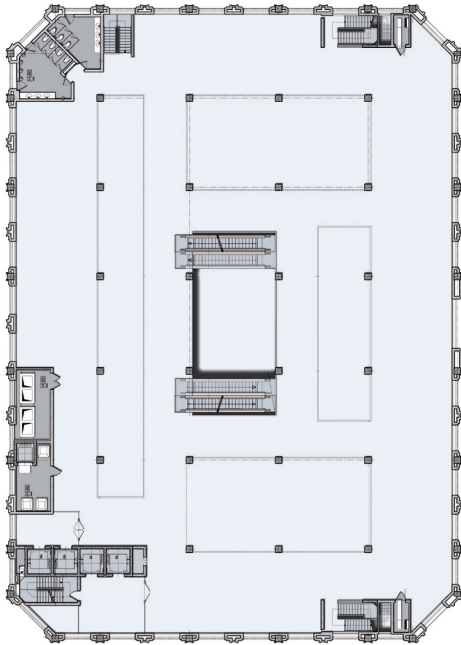

Groundfloor
scale: 1/400

Facade of North
scale: 1/250

Facade of West
scale: 1/250

Typical floorplan

scale: 1/540

Section A-A

scale: 1/300

HangDa 1