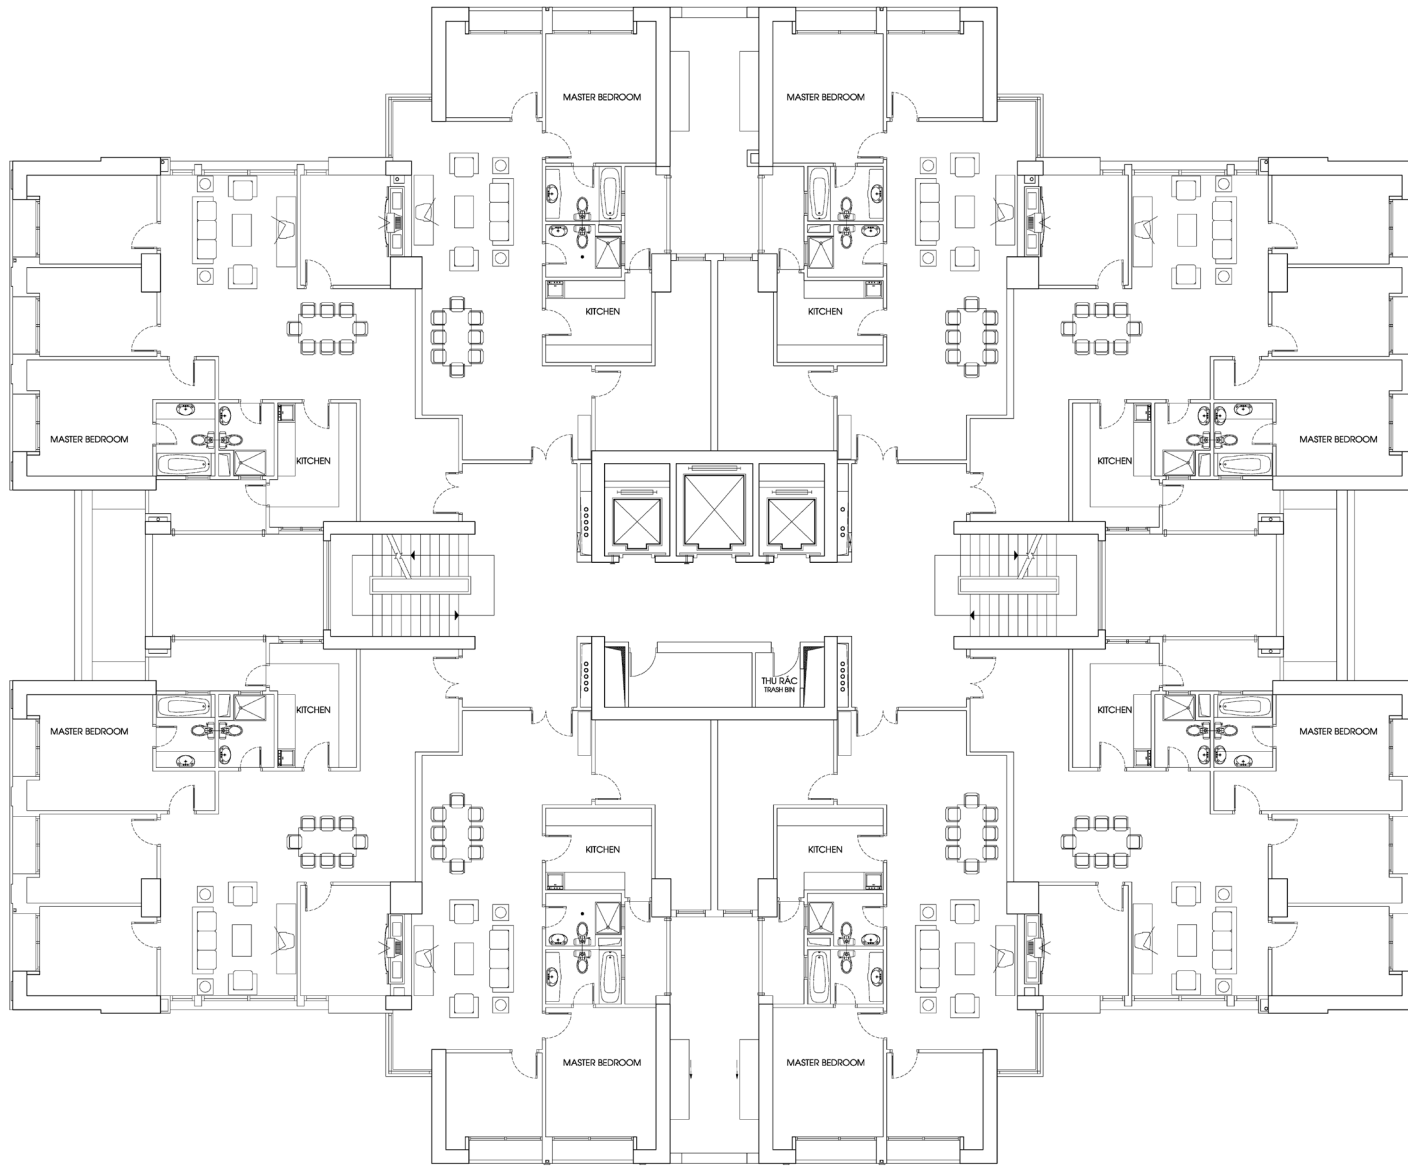

Typical floorplan
scale: 1/250