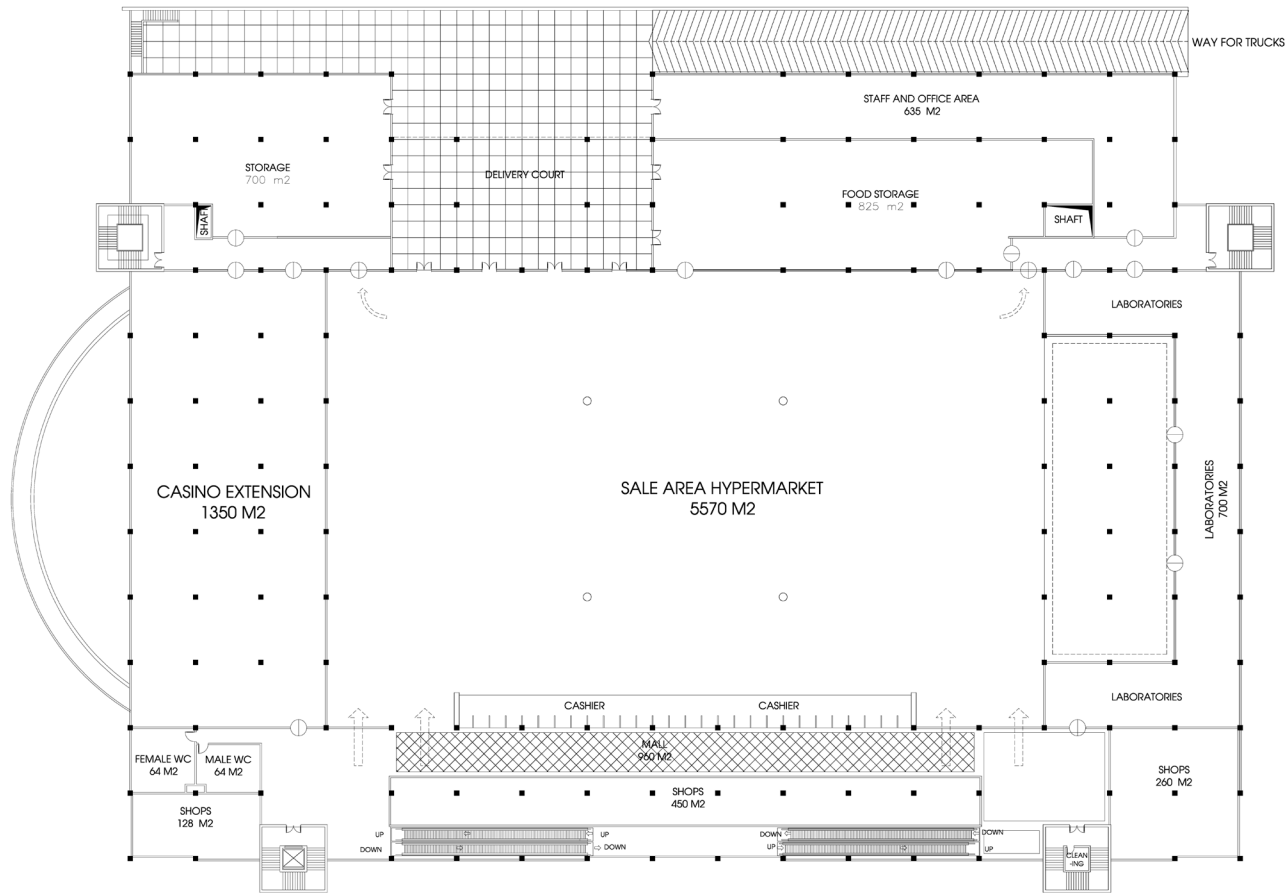

2nd floor
scale: 1/900

Big C 1

Time & date: 23-6-09. 11h03

Location: second floor Big-C.

Entrance of large supermarket.

Photographer: Chu Giap

Big C 2

Time & date: 23-6-09. 11h02