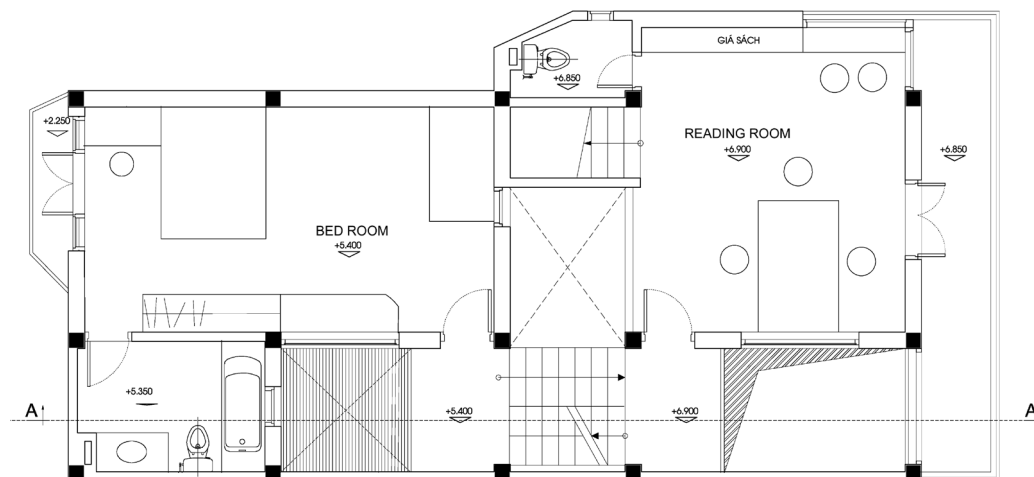

2nd floor
scale: 1/125