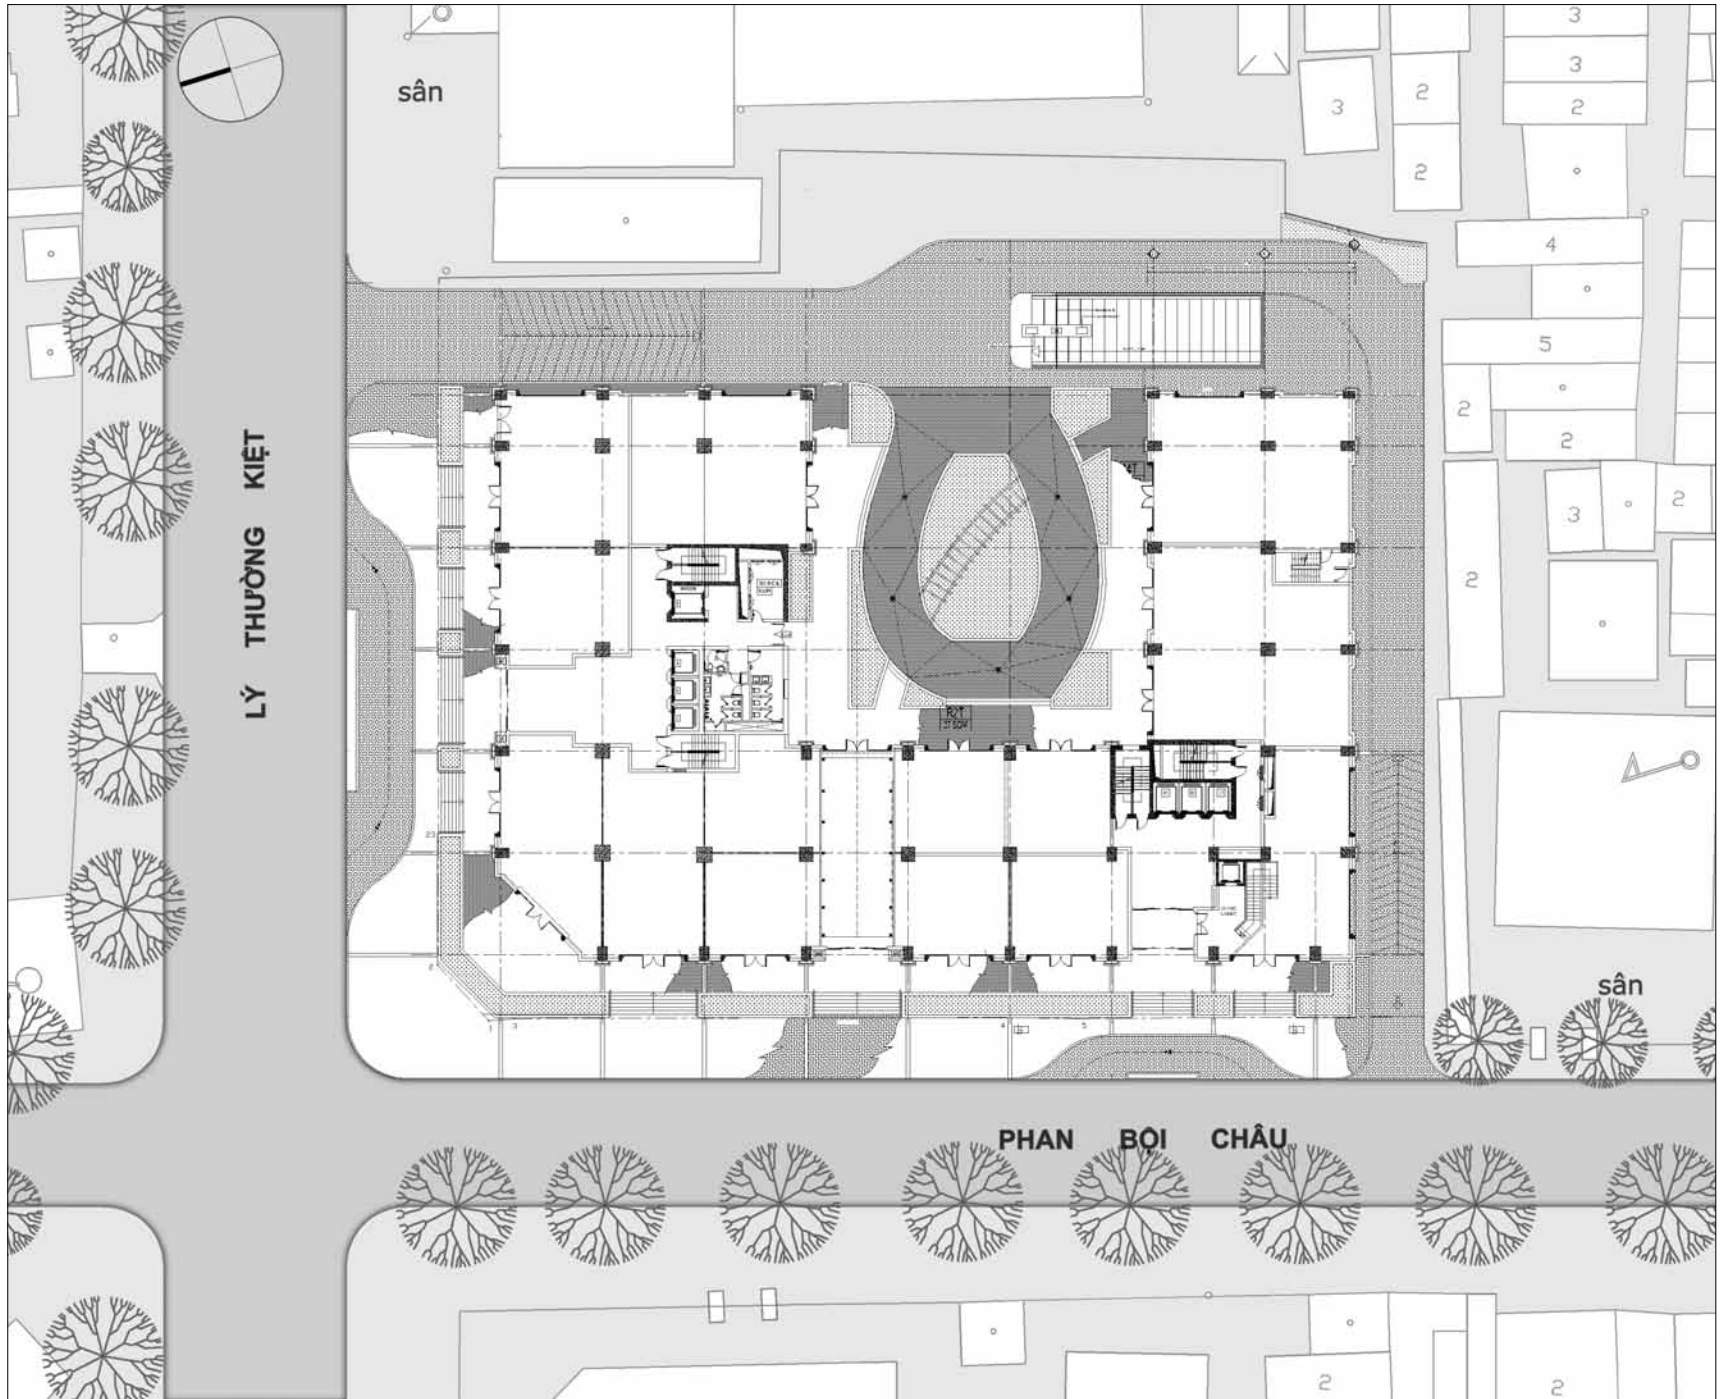

Groundfloor
scale: 1/700