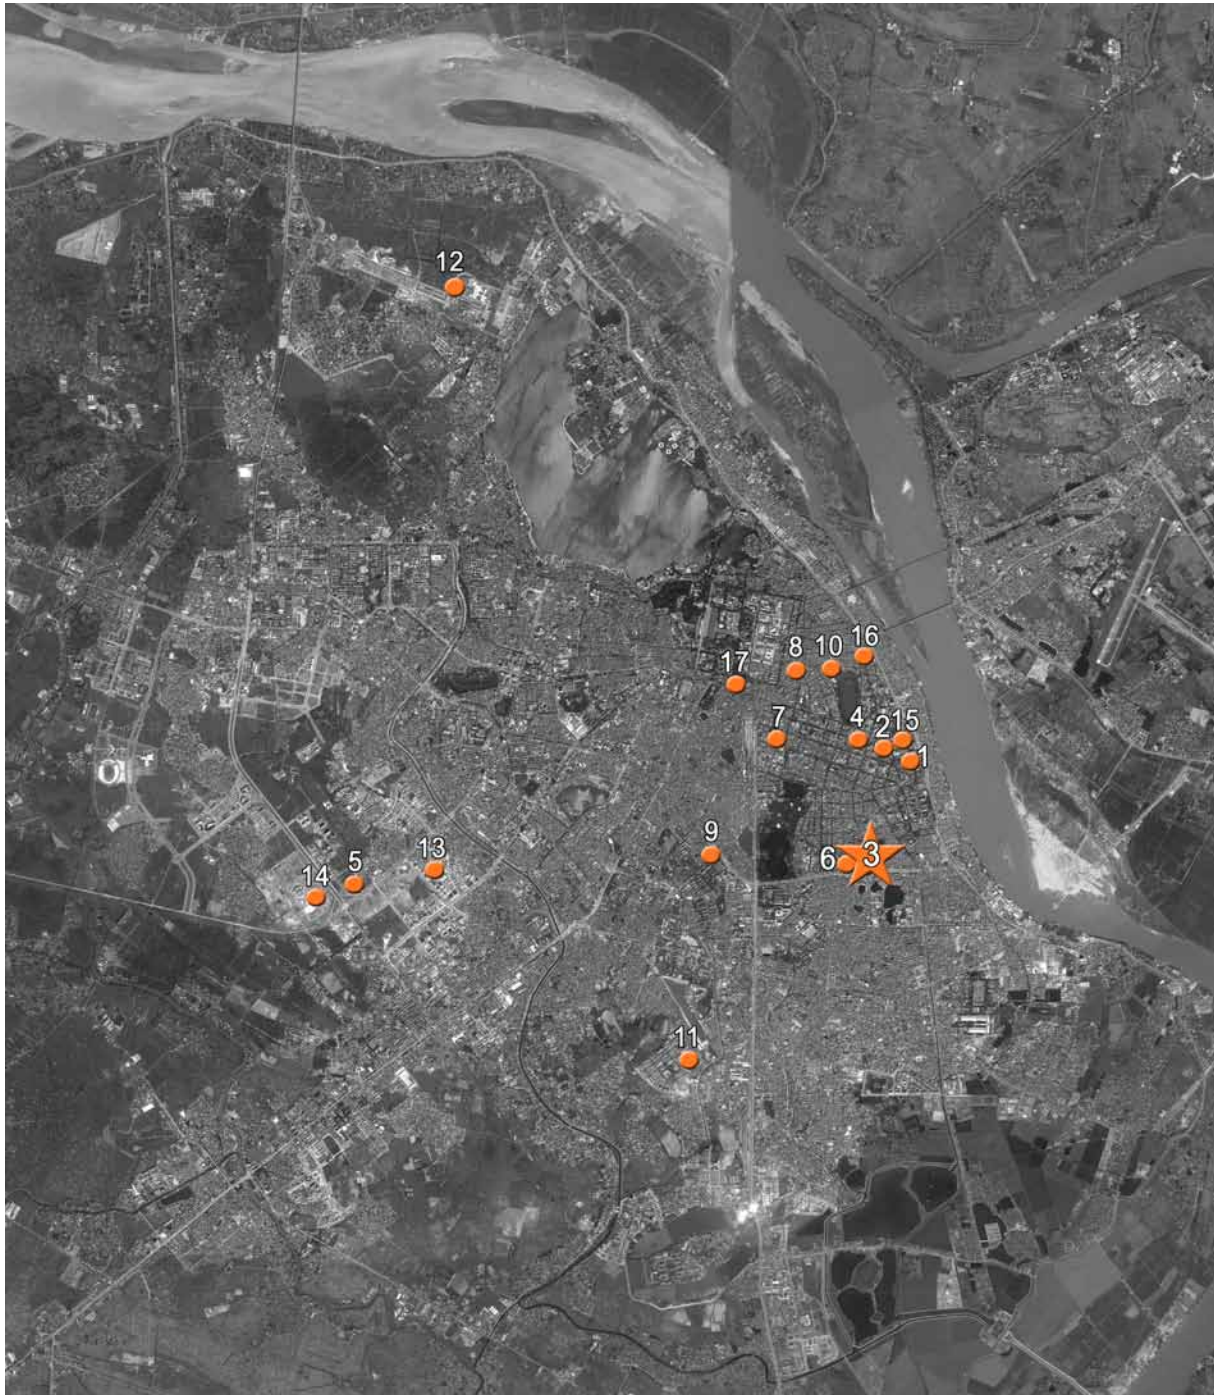

LOCATION IN HANOI

Local Commerce & Service

- 9. Geo-Spa
- 10. Tan My

Hotel, restaurants and bars.

- 11. Hilton Hotel
- 12. ChicoMambo
- 13. Highlands Coffee

Places for International Events

- 14. National Conventional Center